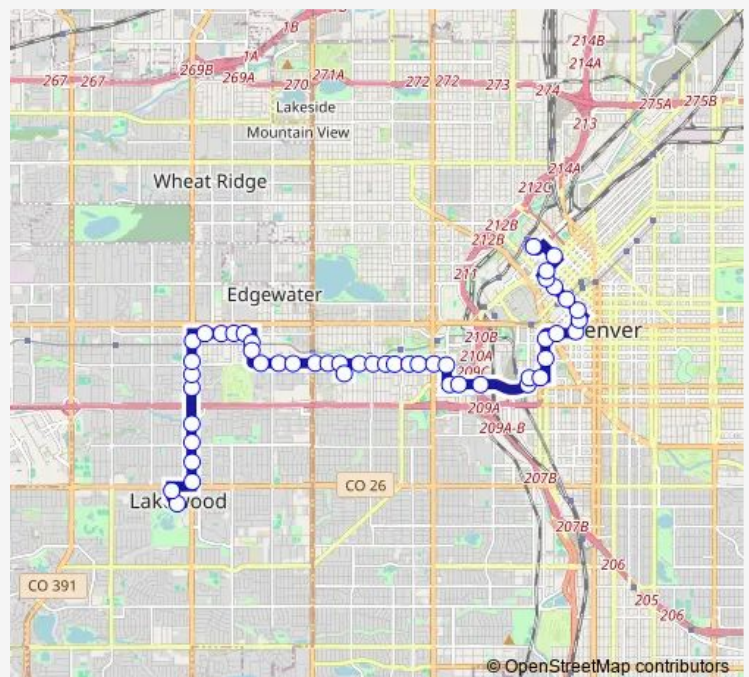

Decatur St & W 8th Ave

W 10th Ave & Decatur St

W 10th Ave & Federal Blvd

Route schedule

Union Station Gate B5 — S Allison Pkwy & W Virginia Ave Gate A

Monday 07:03-18:03

Tuesday 07:03-18:03

Wednesday 07:03-18:03

Thursday 07:03-18:03

Friday 07:03-18:03

Saturday 08:04-18:02

Sunday 09:02-17:02

Route info

Direction: Union Station Gate B5

Stops: 52

Trip Duration: 0 hour 49 min

9 — West 10th Avenue

W 10th Ave & Hooker St

W 10th Ave & Knox Ct

W 10th Ave & King St

W 10th Ave & Meade St

W 10th Ave & Perry St

W 10th Ave & Raleigh St

W 9th Ave & Vrain St

Stops: 49

Trip Duration: 0 hour 48 min

W 10th Ave & Perry St

W 10th Ave & Meade St

W 10th Ave & King St

W 10th Ave & Julian St

W 10th Ave & Hooker St

W 10th Ave & Federal Blvd