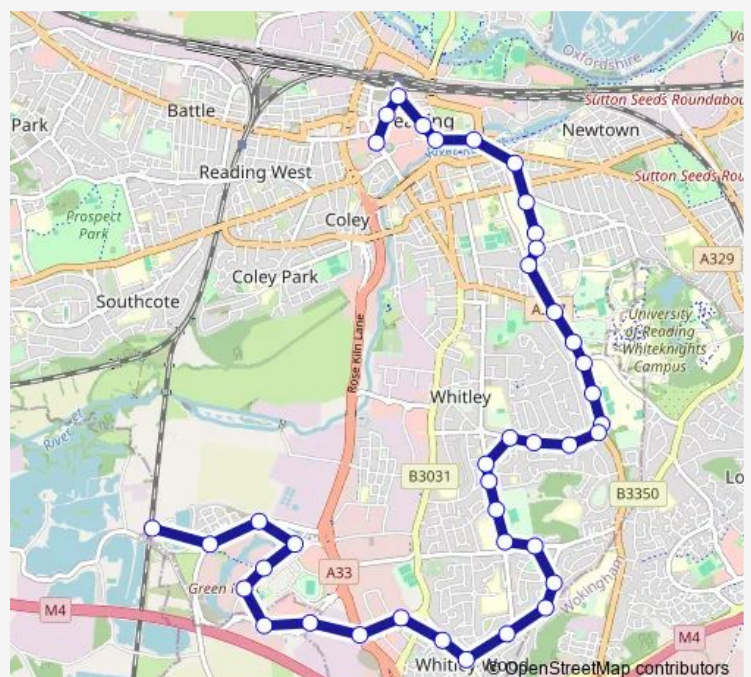

### Route schedule

Reading Green Park Station — Station Road

Monday	06:14-19:36
Tuesday	06:14-19:36
Wednesday	06:14-19:36
Thursday	06:14-19:36
Friday	06:14-19:36
Saturday	06:10-15:50
Sunday	—

### Route info

Direction: Reading Green Park Station

Stops: 41

Trip Duration: 0 hour 41 min

9 — Central Reading - Green Park via Royal Berkshire Hospital, Whitley Wood

Birdhill Avenue

Barnsdale Road

Cressingham Road Church

## Route info

Direction: St Marys Butts

Stops: 40

Trip Duration: 0 hour 45 min

Holberton Road

Wentworth Avenue

Woodside Way

Engineers Court