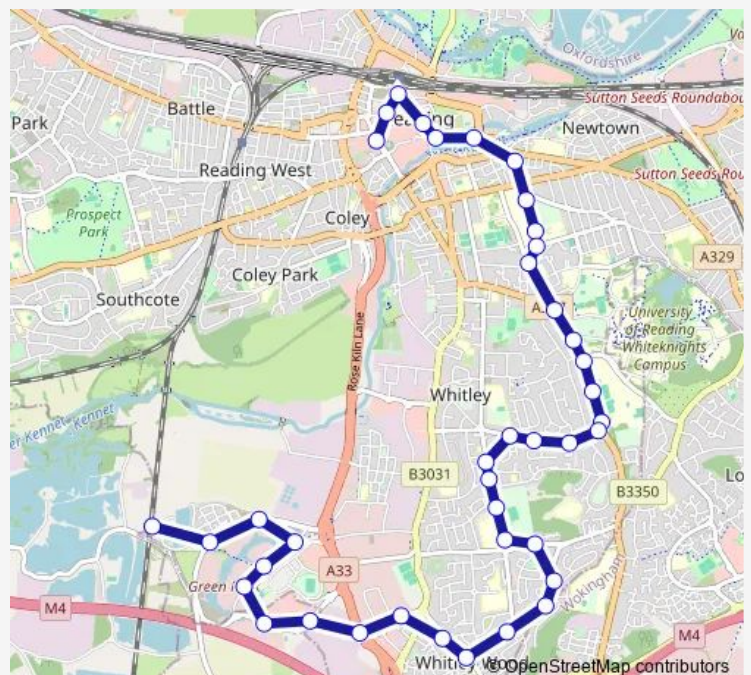

Stockton Road

Callington Road

Community Centre

Staverton Road

Route schedule

Reading Green Park Station — Station Road

Monday	06:10-19:36
Tuesday	06:10-19:36
Wednesday	06:10-19:36
Thursday	06:10-19:36
Friday	06:10-19:36
Saturday	06:10-15:50
Sunday	—

Route info

Direction: Reading Green Park Station

Stops: 41

Trip Duration: 0 hour 41 min

9 — Central Reading - Green Park via Royal Berkshire Hospital, Whitley Wood

Birdhill Avenue

Barnsdale Road

Cressingham Road Church

Direction: St Marys Butts

Stops: 40

Trip Duration: 0 hour 42 min

Holberton Road

Wentworth Avenue

Woodside Way

Engineers Court

Spencer Road