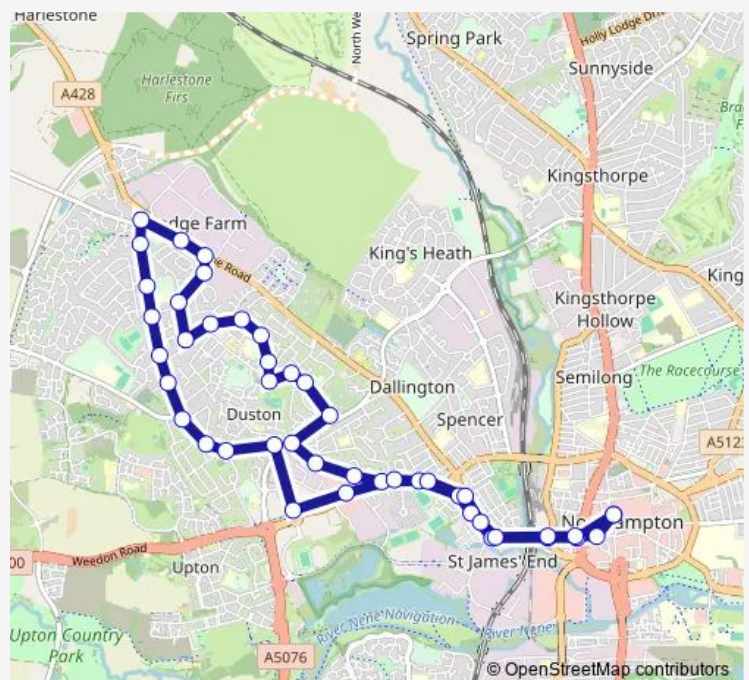

Thursday 06:24-18:48

Friday 06:24-18:48

Saturday 06:24-18:48

Sunday —

Route info

Direction: Northampton Bus Interchange

Stops: 45

Trip Duration: 0 hour 45 min

9 — Northampton - Northampton

Woodland Close

Firsview Drive

Harlestone Road

Port Road

Larch Lane

Woodley Chase

Main Road

Malcolm Drive

Beacon Bingo

Natwest Bank

Bus Depot

Byfield Road

Rail Station approach road

Sol Central

St Peters Walk