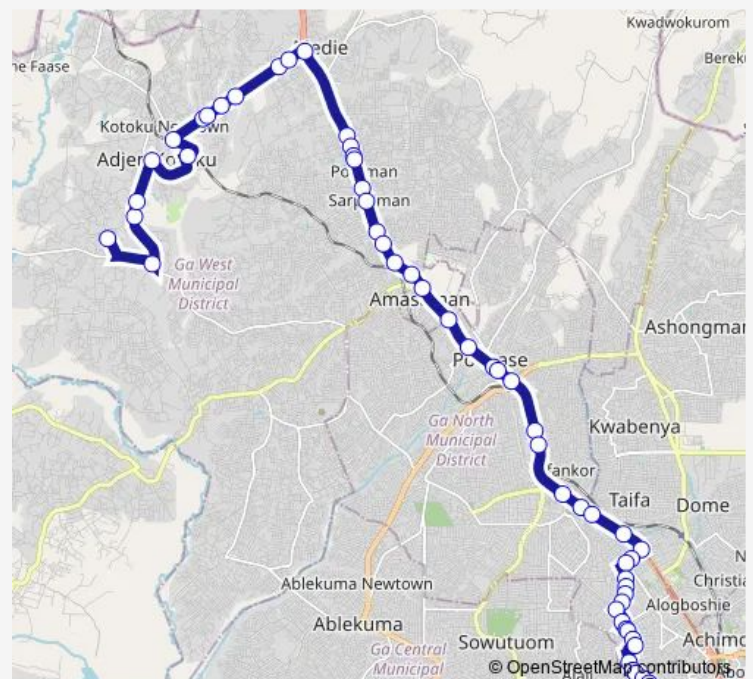

Sapeiman

Sapeiman

Shikpontele

Route schedule

Adeyman — Abeka Lapaz

Monday 06:00

Tuesday 06:00

Wednesday 06:00

Thursday 06:00

Friday 06:00

Saturday 06:00

Sunday 06:00

Route info

Direction: Adeyman

Stops: 57

Trip Duration: 1 hour 34 min

9 — Adeyman ↔ Abeka Lapaz

Agya Appiah

Toman

Chop bar

Amasaman

Fusi Junction

Festus

Pokuase Junction

Pokuase Junction main Road

ACP Junction

Agya Herbal

John Teye

Ofankor Barrier

Income Tax

Spot M

Taifa Junction