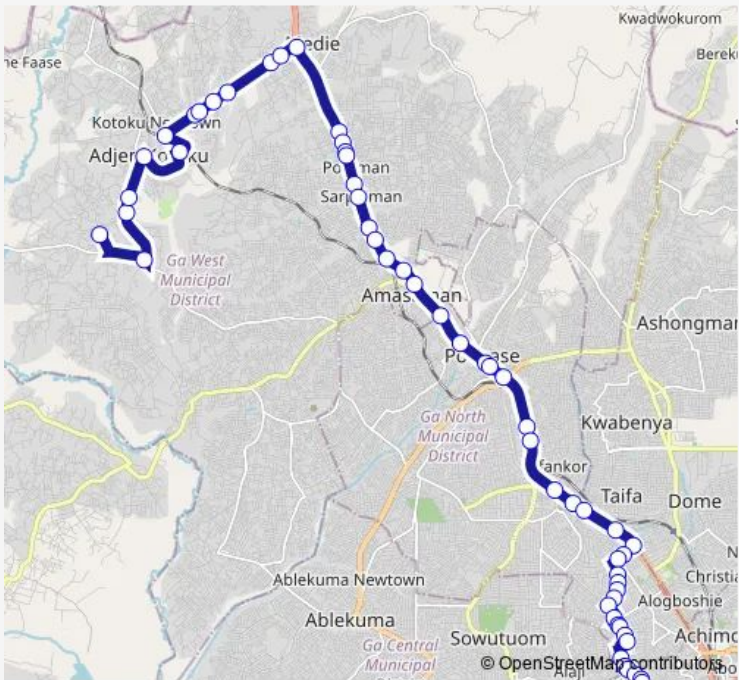

Bus 9 Adeyman ↔ Abeka Lapaz

[Go to website](#)

Direction
 Adeyman — Abeka Lapaz
 57 stops
[Open route schedule](#)

- Adeyman
- Kwashiekuma
- Sampahman police station
- Estate
- Kotokou market
- Kwarteman
- Kotokou station
- Rafiki
- Akotoshi no.1
- Rush
- Akotoshi No 2
- Bridge
- Voltic
- Medie
- Kontunse
- Container
- Macedonia
- Pobiman
- Sapeiman
- Sapeiman
- Shikpontele

Route schedule
 Adeyman — Abeka Lapaz

Monday	06:00
Tuesday	06:00
Wednesday	06:00
Thursday	06:00
Friday	06:00
Saturday	06:00
Sunday	06:00

Route info
 Direction: Adeyman
 Stops: 57
 Trip Duration: 1 hour 34 min

9 — Adeyman ↔ Abeka Lapaz BusMaps

Agya Appiah

Toman

Chop bar

Amasaman

Fusi Junction

Festus

Pokuase Junction

Friday 06:00

Saturday 06:00

Sunday 06:00

Route info

Direction: Abeka Lapaz

Stops: 47

Trip Duration: 1 hour 34 min

Amasaman