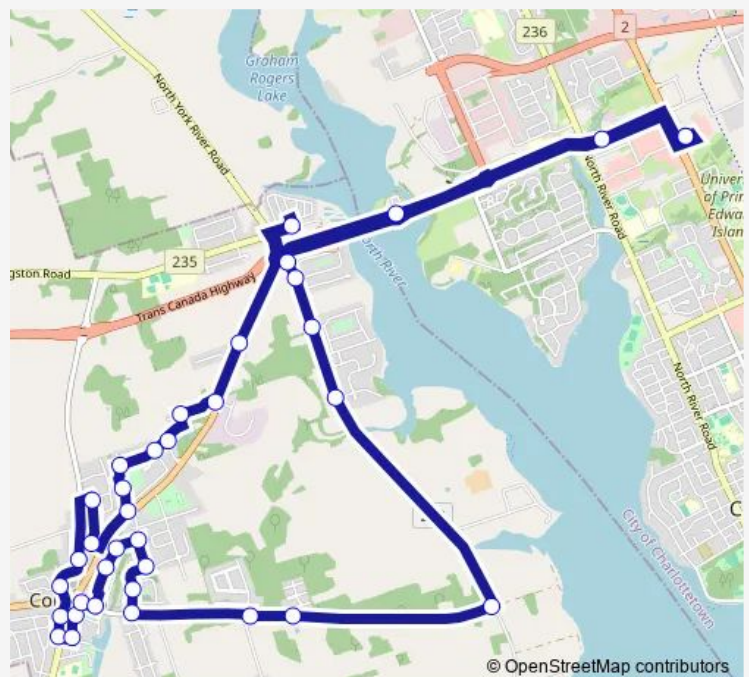

Meadowbank & Pond

Pond & Alcan

Alcan & By Way Ave

Alcan & Ferry

Route schedule

Royalty Crossing Mall Shelter and Transfer Hub — Royalty Crossing Mall Shelter and Transfer Hub

| | |
|-----------|-------------|
| Monday | 09:15-17:25 |
| Tuesday | 09:15-17:25 |
| Wednesday | 09:15-17:25 |
| Thursday | 09:15-17:25 |
| Friday | 09:15-17:25 |
| Saturday | 07:15-16:15 |
| Sunday | — |

Route info

Direction: Royalty Crossing Mall Shelter and Transfer Hub

Stops: 36

Trip Duration: 0 hour 45 min

9 — Cornwall

Macarthur & Ferry

Macarthur & Brookside

Macarthur & James

York Point & Wilfred

York Point & Mackinnley

York Point & Trans Canada

Royalty Crossing Mall Shelter and Transfer Hub

Direction

Royalty Crossing Mall Shelter and Transfer Hub — Maypoint Plaza & Maypoint

35 stops

James & John

Route schedule

Royalty Crossing Mall Shelter and Transfer Hub — Maypoint Plaza & Maypoint

Monday 06:55

Tuesday 06:55

Wednesday 06:55

Thursday 06:55

Friday 06:55