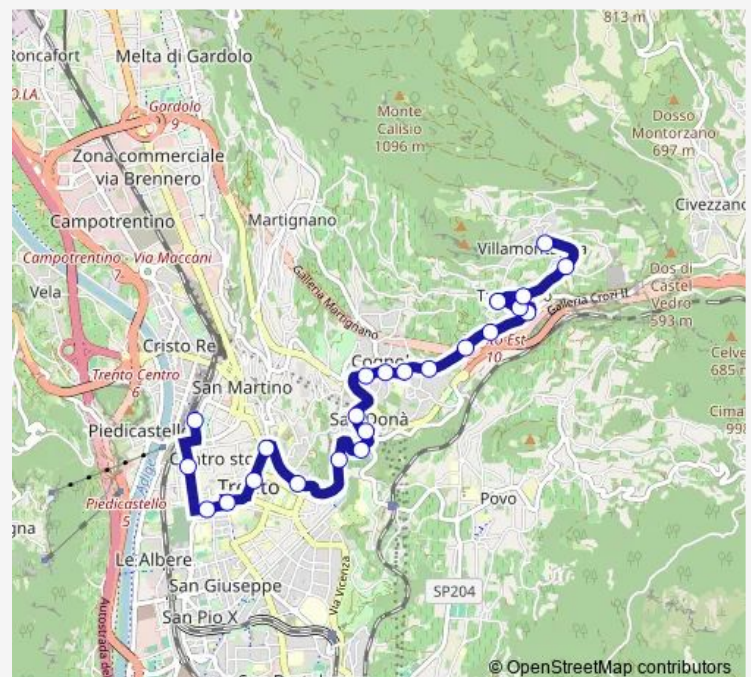

Thursday 06:29-20:59

Friday 06:29-20:59

Saturday 06:29-20:49

Sunday —

Route info

Direction: Piazza Dante Stazione Fs

Stops: 23

Trip Duration: 0 hour 25 min

9 — P.Dante S.Donà Cognola Villamontagna

Villamontagna Michei

Villamontagna P.Predaroi

Direction

Montevaccino — Piazza Dante Dogana

22 stops

[Open route schedule](#)

Montevaccino

Venezia Cave

Venezia Port'aquila

Sanzio Castello

Romagnosi Vannetti

Piazza Dante Dogana

Route schedule

Montevaccino — Piazza Dante Dogana

Monday 07:21-07:26

Tuesday 07:21-07:26

Wednesday 07:21-07:26

Thursday 07:21-07:26

Friday 07:21-07:26

Saturday 07:26

Sunday —

Route info

Direction: Montevaccino