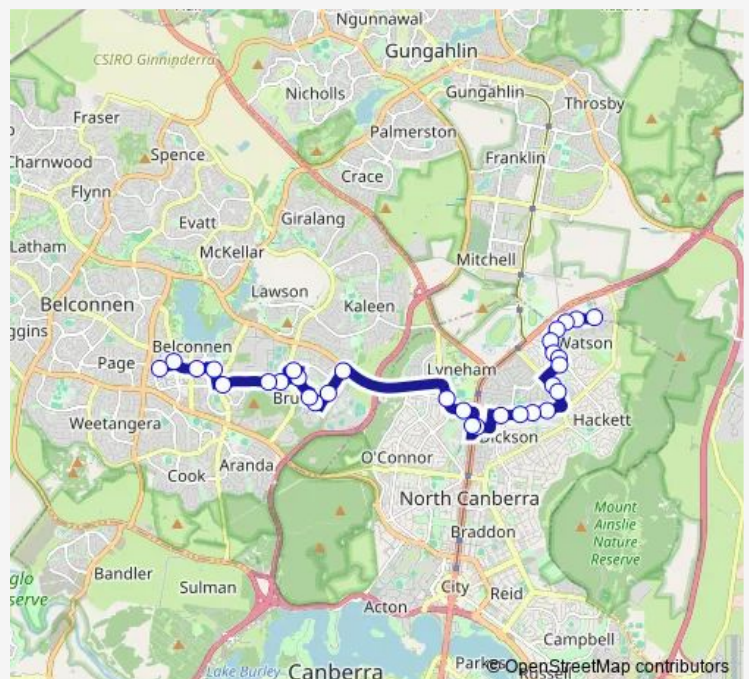

Braybrooke St after Ginninderra Dr

Braybrooke St before Battye St

CIT Bruce Battye St

Route schedule

Watson Terminus Aspinall St — Cohen St Interchange Arrivals

Monday 05:43-22:49

Tuesday 05:43-22:49

Wednesday 05:43-22:49

Thursday 05:43-22:49

Friday 05:43-22:49

Saturday 06:15-00:15<sup>+1</sup>

Sunday 07:15-21:15

Route info

Direction: Watson Terminus Aspinall St

Stops: 31

Trip Duration: 0 hour 39 min

## Route schedule

Cohen St Interchange Plt 3 — Aspinall St opp Watson Terminus

Monday 05:20-22:35

Tuesday 05:20-22:35

Wednesday 05:20-22:35

Thursday 05:20-22:35

Friday 05:20-22:35

Saturday 06:02-00:02<sup>+1</sup>

## Route info

Direction: Cohen St Interchange Plt 3

Stops: 29

Trip Duration: 0 hour 35 min

Knox St after 2nd A'Beckett St

Knox St after Molesworth St

Aspinall St opp Roma Mitchell Cr

Aspinall St opp Mary Kitson St