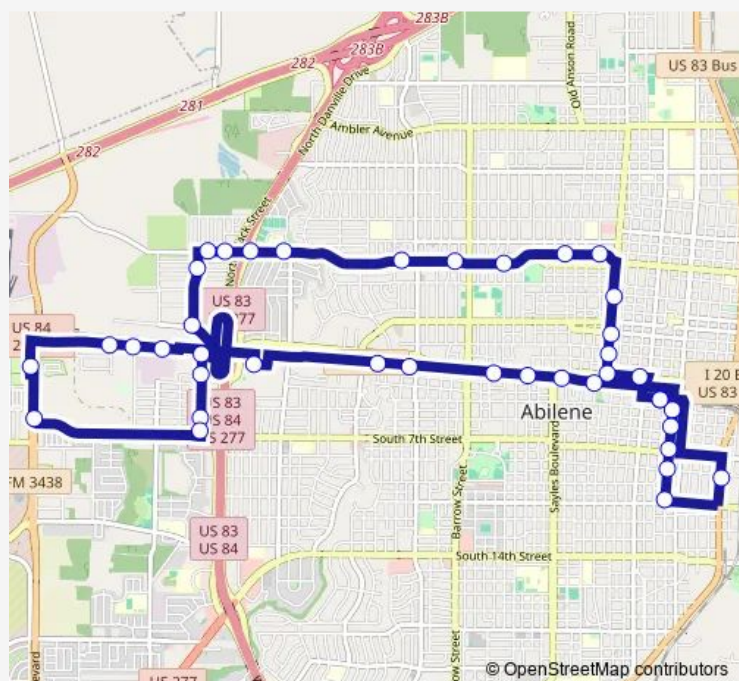

North 10th at North Danville

North 10th at Roma

North 10th at Harmony

Plaza at Congress

Plaza at North 1st

Alameda at Steffens

Alameda at Aztec

Alameda at Taos

### Route schedule

Transit Center — Transit Center

Monday 06:15-17:15

Tuesday 06:15-17:15

Wednesday 06:15-17:15

Thursday 06:15-17:15

Friday 06:15-17:15

Saturday —

### Route info

Direction: Transit Center

Stops: 40

Trip Duration: 0 hour 53 min

■ 9 — Five Points

Arnold at South 7th

Arnold Frontage Road at South 1st

Steffens at Main