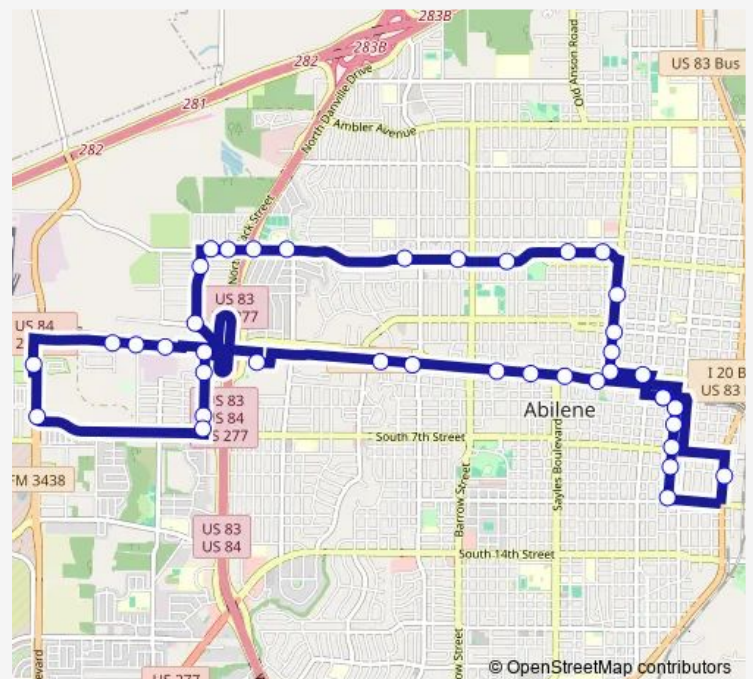

North 10th at North Danville

North 10th at Roma

North 10th at Harmony

Plaza at Congress

Plaza at North 1st

Alameda at Steffens

Alameda at Aztec

Alameda at Taos

### Route schedule

Transit Center — Transit Center

Monday 06:15-17:15

Tuesday 06:15-17:15

Wednesday 06:15-17:15

Thursday 06:15-17:15

Friday 06:15-17:15

Saturday —

### Route info

Direction: Transit Center

Stops: 40

Trip Duration: 0 hour 53 min

■ 9 — Five Points

Arnold at South 7th

Arnold Frontage Road at South 1st

Steffens at Main