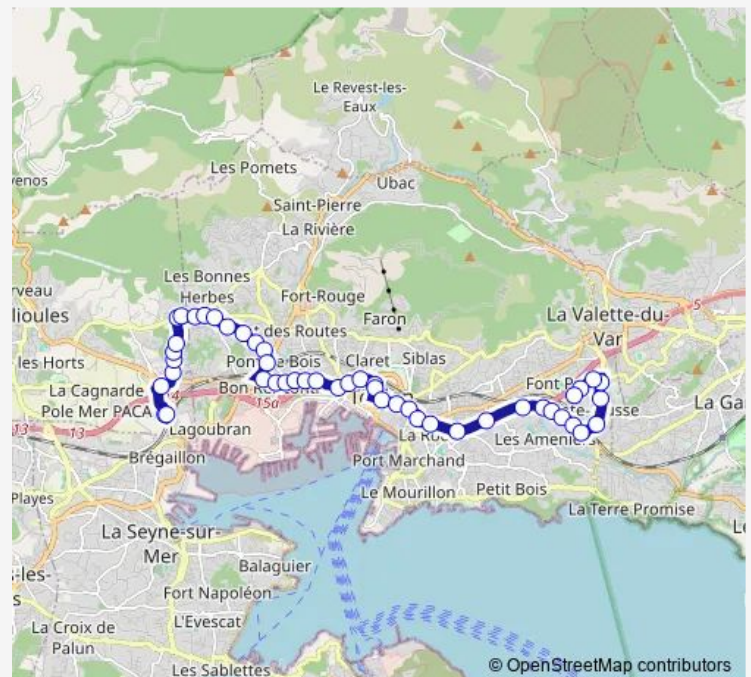

Thursday 05:15-20:30

Friday 05:15-20:30

Saturday 05:25-20:20

Sunday 07:10-19:40

Route info

Direction: CC Ollioules

Stops: 47

Trip Duration: 0 hour 53 min

Liberté

Strasbourg

Clemenceau

Campus Porte d'Italie

Bir Hakeim

Bourgeois

Malon

Touraine