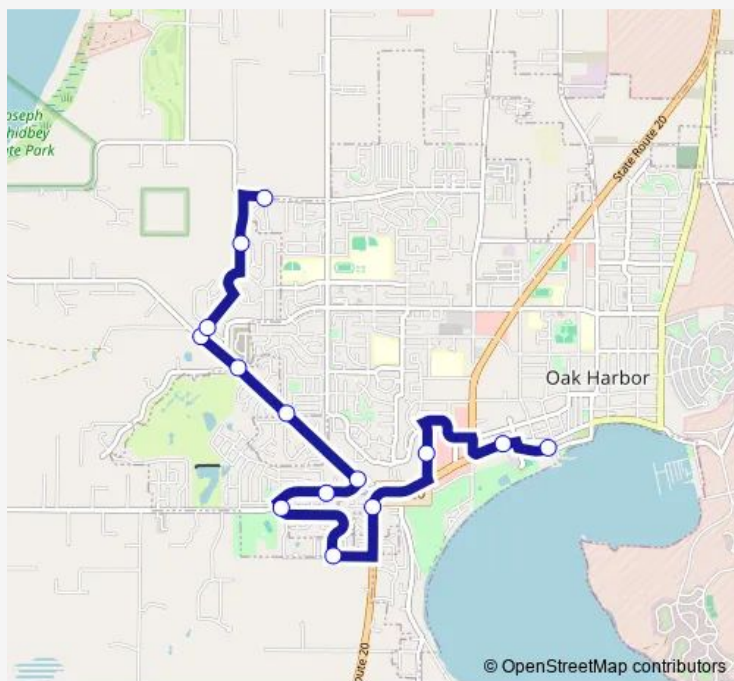

### Direction

Harbor Station Transfer Center Bayshore Dr — NW Crosby Rd at NW Scenic Vista St

14 stops

[Open route schedule](#)

Harbor Station Transfer Center Bayshore Dr

Pioneer at Ace Hardware

Walmart at Erie St (Sb)

Monticello Way at Orchard Loop

Airline Way at Ridgeview Dr

NW Crosby Rd at NW Scenic Vista St

### Route schedule

Harbor Station Transfer Center Bayshore Dr — NW Crosby Rd at NW Scenic Vista St

Monday	07:15-19:15
Tuesday	07:15-19:15
Wednesday	07:15-19:15
Thursday	07:15-19:15
Friday	07:15-19:15
Saturday	—
Sunday	—

### Route info

Direction: Harbor Station Transfer Center Bayshore Dr

Stops: 14

Trip Duration: 0 hour 11 min

9 — West Oak Harbor

**Direction**

NW Crosby Rd at NW Scenic Vista St — Harbor Station  
Transfer Center Bayshore Dr