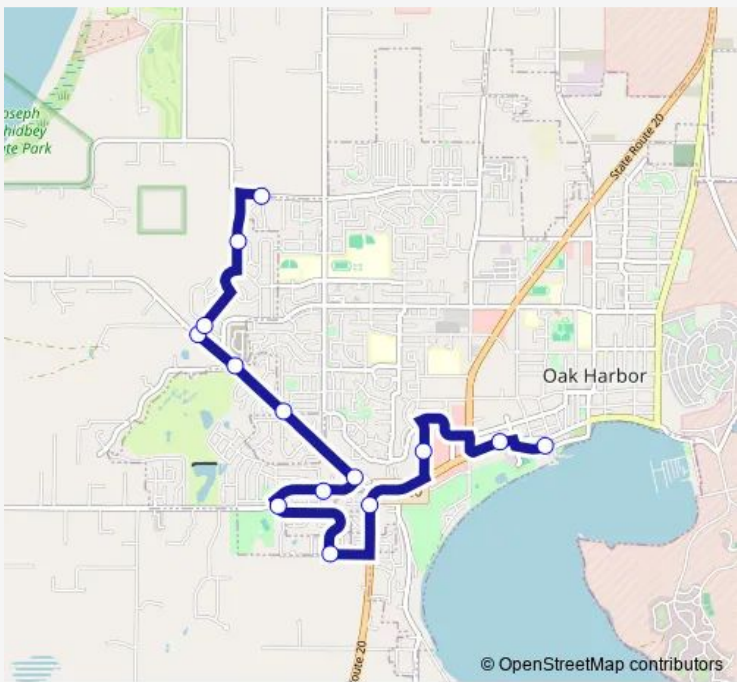

Bus 9 West Oak Harbor

[Go to website](#)

Direction
 Harbor Station Transfer Center Bayshore Dr — NW Crosby Rd at NW Scenic Vista St

14 stops

[Open route schedule](#)

- Harbor Station Transfer Center Bayshore Dr
- Pioneer at Ace Hardware
- Walmart at Erie St (Sb)
- SR 20 at SW Swantown Ave
- SW 24th Ave at Ridgeway Dr
- Ridgeway Dr at Stremler Dr
- Fort Nugent at Stremler Dr
- Fort Nugent/Swantown to West Beach/Coupeville
- Swantown Ave at Quinault St
- Swantown Rd at Fairway Ln
- Monticello Way at Swantown Rd
- Monticello Way at Orchard Loop
- Airline Way at Ridgeview Dr
- NW Crosby Rd at NW Scenic Vista St

Route schedule
 Harbor Station Transfer Center Bayshore Dr — NW Crosby Rd at NW Scenic Vista St

Monday	07:15-19:15
Tuesday	07:15-19:15
Wednesday	07:15-19:15
Thursday	07:15-19:15
Friday	07:15-19:15
Saturday	—
Sunday	—

Route info
 Direction: Harbor Station Transfer Center Bayshore Dr
 Stops: 14
 Trip Duration: 0 hour 11 min

Direction

NW Crosby Rd at NW Scenic Vista St — Harbor Station
Transfer Center Bayshore Dr

11 stops

Monday 07:26-19:26

Tuesday 07:26-19:26

Wednesday 07:26-19:26

Thursday 07:26-19:26

Friday 07:26-19:26

Saturday —

Sunday —

Route info