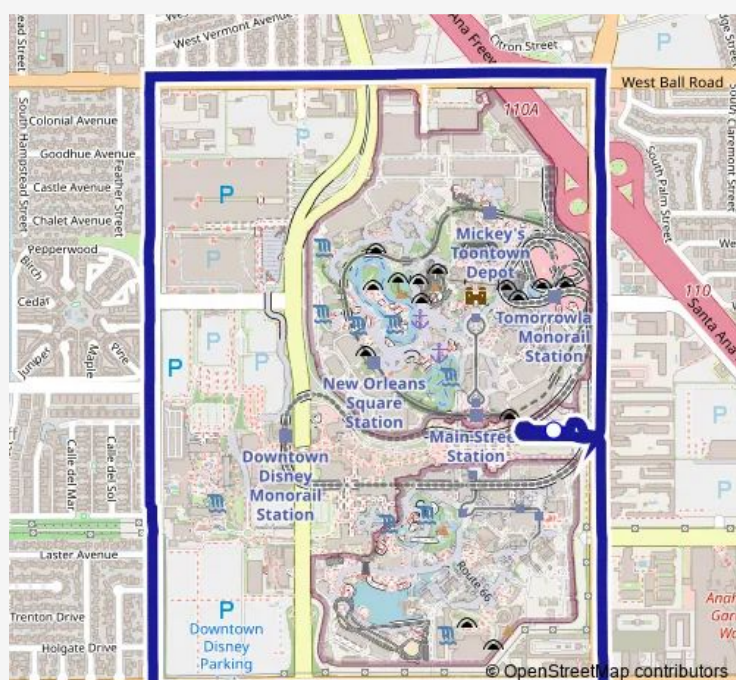

Katella Ave. EB @ Casa Vista St.

Katella Ave. EB @ 1110 W. Katella Ave.

Katella Ave. EB @ West St.

Katella Ave. EB @ Convention Center

Disneyland Main Transportation Center - 09

Route schedule

Disneyland Main Transportation Center - 09 — Disneyland Main Transportation Center - 09

Monday	15:00-24:00
Tuesday	15:00-24:00
Wednesday	15:00-24:00
Thursday	15:00-24:00
Friday	15:00-24:00
Saturday	15:00-24:00
Sunday	15:00-24:00

Route info

Direction: Disneyland Main Transportation Center - 09

Stops: 6

Trip Duration: 0 hour 20 min

Direction

Katella Ave. EB @ Casa Vista St. — Katella Ave. EB @ Casa Vista St.

7 stops

[Open route schedule](#)

Katella Ave. EB @ Casa Vista St.

Katella Ave. EB @ 1110 W. Katella Ave.

Katella Ave. EB @ West St.

Katella Ave. EB @ Convention Center

Harbor Blvd. NB @ Katella Ave.

Disneyland Main Transportation Center - 09

Katella Ave. EB @ Casa Vista St.

Route schedule

Katella Ave. EB @ Casa Vista St. — Katella Ave. EB @ Casa Vista St.