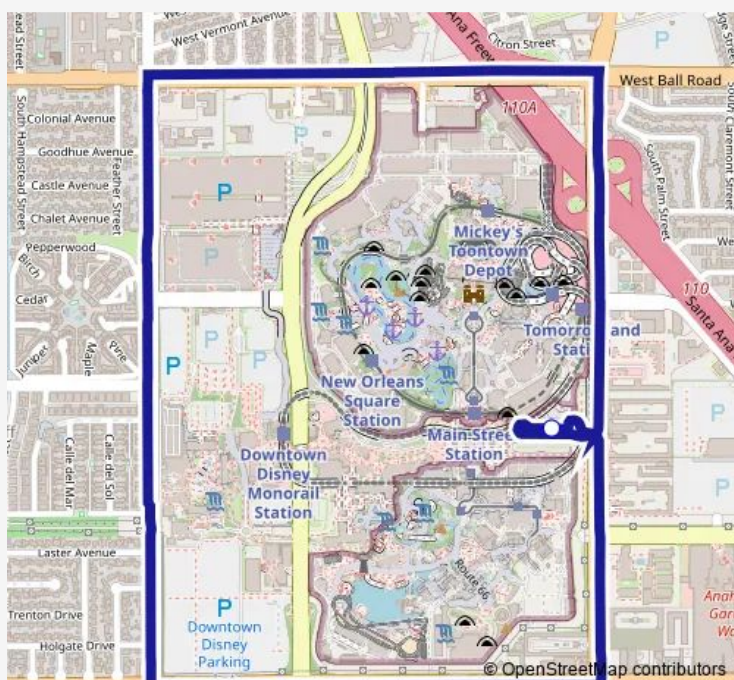

Monday 15:00-24:00

Tuesday 15:00-24:00

Wednesday 15:00-24:00

Thursday 15:00-24:00

Friday 15:00-24:00

Saturday 15:00-24:00

Sunday 15:00-24:00

Route info

Direction: Disneyland Main Transportation Center - 09

Stops: 6

Trip Duration: 0 hour 20 min

Direction

Katella Ave. EB @ Casa Vista St. — Katella Ave. EB @ Casa Vista St.

7 stops

[Open route schedule](#)

Katella Ave. EB @ Casa Vista St.

Route schedule

Katella Ave. EB @ Casa Vista St. — Katella Ave. EB @ Casa Vista St.

Monday 06:30-14:50

Tuesday 06:30-14:50

Wednesday 06:30-14:50

Thursday 06:30-14:50

Friday 06:30-14:50

Saturday 06:30-14:50

Sunday 06:30-14:50

Route info

Direction: Katella Ave. EB @ Casa Vista St.

Stops: 7

Trip Duration: 0 hour 20 min

9 Bus time schedules and route maps are available in an offline PDF at busmaps.com. Use the busmaps.com website to see live bus times, train schedule or subway schedule, and step-by-step directions for all public transit in Orange