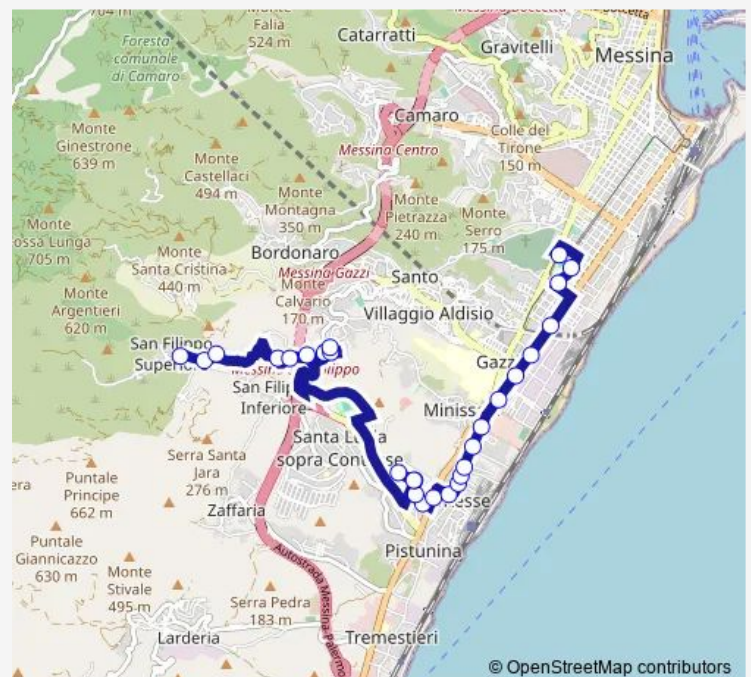

Bus 9 S.Filippo Superiore-Cep

[Go to website](#)

Direction

Piazza Dante, Capolinea — S. Filippo Sup., Capolinea

27 stops

[Open route schedule](#)

Piazza Dante, Capolinea

Gran Camposanto

Via Catania, S. Cosimo

Provinciale

Provinciale, Palazzo Palano

Carcere di Gazzi

Stadio Celeste

Via Taormina, Policlinico

Via Taormina, Caserma Ainis

Minissale

Ss114, Vico Cottone

Contesse, Ss114 Km 3,800

Contesse, Mcdonald's Messina Drive

R. Livatino, via 1a

R. Livatino, via 17r

R. Livatino, via Gelsomini

Cep, Capolinea

R. Livatino - via 17r

S. Filippo, Piano Stella fer. 1

S. Filippo, Piano Stella fer. 2

S. Filippo, Piano Stella fer. 3

Route schedule

Piazza Dante, Capolinea — S. Filippo Sup., Capolinea

Monday 03:55-21:20

Tuesday 03:55-21:20

Wednesday 03:55-21:20

Thursday 03:55-21:20

Friday 03:55-21:20

Saturday 03:55-21:20

Sunday —

Route info

Direction: Piazza Dante, Capolinea

Stops: 27

Trip Duration: 0 hour 45 min

9 — S.Filippo Superiore-Cep

BusMaps