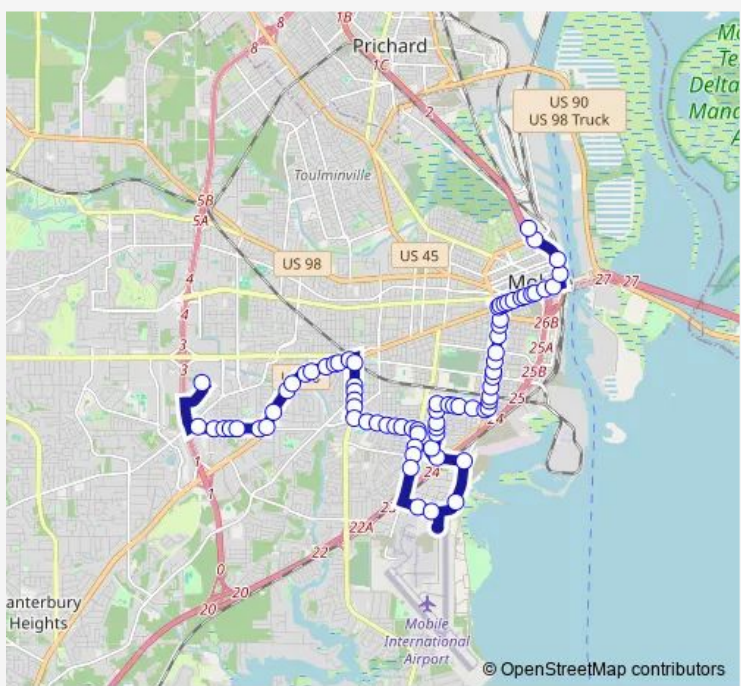

Direction
 Bel Air Mall — Gmando
 76 stops
[Open route schedule](#)

- Bel Air Mall
- Pleasant Valley SB at Cottagehill Circle
- Pleasantvalley SB at Shady Brook Dr
- Pleasantvalley SB at Kenny St
- Pleasantvalley SB at Platt St
- Pleasantvalley SB at Farnell Ln
- Pleasantvalley SB Near Govenment Blvd
- Govt EB past Plesantvalley
- Govt EB at Howell St
- Govt EB Across from Walmart
- Govt EB at Greyhound Bus Station
- Govt EB at Whataburger
- Govt EB at Pinehill Dr
- Govt EB at West Wood St
- Govt EB at Mohawk St
- Govt EB at Glennwood. St
- Govt EB Near Dip
- DIP Between Govt-Garnger
- DIP SB at Senator St
- DIP SB at Johnston Ave
- DIP SB at Bankhead St

DIP SB at Sabbath St

Dual EB Off Dip

Duval EB at Murryhill Ct

Duval EB Near Houston St

Duval EB at Rotterdam

Duval EB at Ghent St

Duval EB at Antwerp St

Duval EB at Stewart St.

Duval EB at Michigan Ave

Michigan SB at Van Lee Cir

Michigan SB at Van Lee Cir

Michigan SB at Hurtel St

Broad EB off Michigan Ave

Broad St EB at 5th St

Broad st EB at 9th Street

Broad NB Across from Airbus

Broad WB at 5th St

Broad St WB Near Michigan Ave

Michigan NB at Hurtel St

Michigan NB at Van Lee Cir

Michigan NB at Van Lee Cir

Duval WB A Quail St

Duval WB at Antwerp

Duval WB at Ghent St