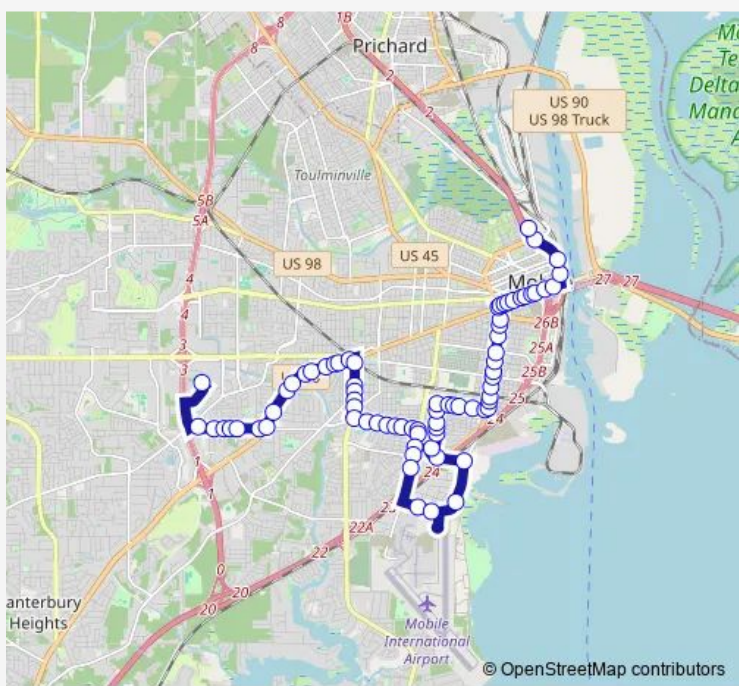

Direction
 Bel Air Mall — Gmando
 76 stops
[Open route schedule](#)

- Bel Air Mall
- Pleasant Valley SB at Cottagehill Circle
- Pleasantvalley SB at Shady Brook Dr
- Pleasantvalley SB at Kenny St
- Pleasantvalley SB at Platt St
- Pleasantvalley SB at Farnell Ln
- Pleasantvalley SB Near Govenment Blvd
- Govt EB past Pleasantvalley
- Govt EB at Howell St
- Govt EB Across from Walmart
- Govt EB at Greyhound Bus Station
- Govt EB at Whataburger
- Govt EB at Pinehill Dr
- Govt EB at West Wood St
- Govt EB at Mohawk St
- Govt EB at Glennwood. St
- Govt EB Near Dip
- DIP Between Govt-Garnger
- DIP SB at Senator St
- DIP SB at Johnston Ave
- DIP SB at Bankhead St

DIP SB at Sabbath St

Dual EB Off Dip

Duval EB at Murryhill Ct

Duval EB Near Houston St

Duval EB at Rotterdam

Duval EB at Ghent St

Duval EB at Antwerp St

Duval EB at Stewart St.

Duval EB at Michigan Ave

Michigan SB at Van Lee Cir

Michigan SB at Van Lee Cir

Michigan SB at Hurtel St

Broad EB off Michigan Ave

Broad St EB at 5th St

Broad st EB at 9th Street

Broad NB Across from Airbus

Broad WB at 5th St

Broad St WB Near Michigan Ave

Michigan NB at Hurtel St

Michigan NB at Van Lee Cir

Michigan NB at Van Lee Cir

Duval WB A Quail St

Duval WB at Antwerp

Duval WB at Ghent St