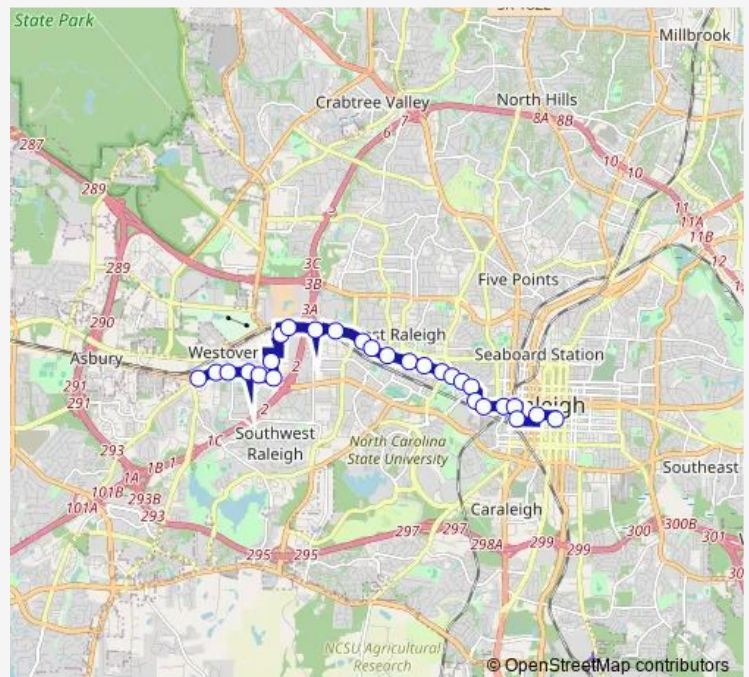

Hillsborough St at Oberlin Rd

Hillsborough St at Forest Rd (Eb)

Hillsborough St at Park Ave (Eb)

W Morgan St at Tryon Hill Dr

Route schedule

Western Blvd at Hunt Club Ln — Goraleigh Station

Monday 06:15-23:52

Tuesday 06:15-23:52

Wednesday 06:15-23:52

Thursday 06:15-23:52

Friday 06:15-23:52

Saturday 06:45-23:52

Sunday 07:15-22:22

Route info

Direction: Western Blvd at Hunt Club Ln

Stops: 27

Trip Duration: 0 hour 30 min

9 — Hillsborough

W Morgan St at Mayo St Ib

Morgan St at Boylan Ave

Morgan St at Glenwood Ave

Raleigh Union Station

W Hargett St at Mcdowell St

Goraleigh Station

Direction

Goraleigh Station — Western Blvd at Hunt Club Ln

22 stops

[Open route schedule](#)

Goraleigh Station

Harrington St at Hargett St (R15)

Glenwood Ave at W Morgan St