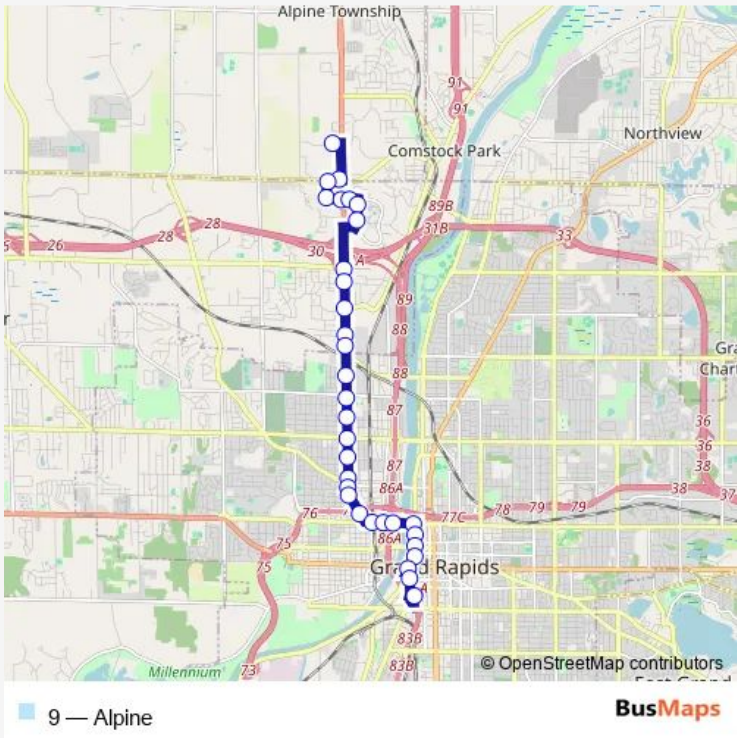

Bus 9 Alpine

[Go to website](#)

Direction
 Sam's Club — Rapid Central Station
 32 stops
[Open route schedule](#)

- Sam's Club
- 4 Mile/Alpine (Wb)
- Old Orchard/4 Mile (Sb)
- Old Orchard/Rental Office (Sb)
- Old Orchard/Alpine (Eb)
- North Center/Alpine (Eb)
- Weatherford/N Center (Sb)
- Green Ridge Square
- Alpine/3 Mile (Sb)
- Alpine/Ferris (Sb)
- Alpine/Hillside - Meijer (Sb)
- Alpine/Roger (Sb)
- Alpine/Ann (Sb)
- Alpine/Sylvia (Sb)
- Alpine/Richmond (Sb)
- Alpine/Myrtle (Sb)
- Alpine/Leonard (Sb)
- Alpine/11th (Sb)
- Alpine/7th (Sb)
- Alpine/5th (Sb)
- Stocking/4th (Sb)

Route schedule
 Sam's Club — Rapid Central Station

Monday	05:10-22:35
Tuesday	05:10-22:35
Wednesday	05:10-22:35
Thursday	05:10-22:35
Friday	05:10-22:35
Saturday	05:38-21:40
Sunday	06:40-18:38

Route info
 Direction: Sam's Club
 Stops: 32
 Trip Duration: 0 hour 30 min

Market/Fulton (Sb)

Cesar Chavez/Oakes (Sb)

Rapid Central Station

Direction

Rapid Central Station — Sam's Club

40 stops

[Open route schedule](#)

Rapid Central Station

Sunday 07:45-18:45

Route info

Direction: Rapid Central Station

Stops: 40

Trip Duration: 0 hour 37 min

North Center/Alpine (Wb)

Old Orchard/Alpine (Wb)

Old Orchard/Rental Office (Nb)