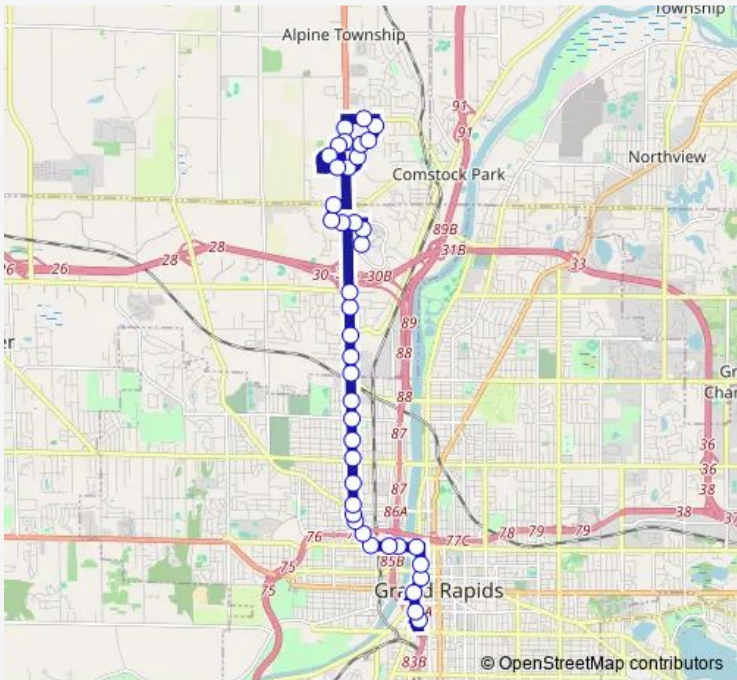

Bus 9 Alpine

[Go to website](#)

Direction
 Sam's Club — Rapid Central Station
 32 stops
[Open route schedule](#)

- Sam's Club
- 4 Mile/Alpine (Wb)
- Old Orchard/4 Mile (Sb)
- Old Orchard/Rental Office (Sb)
- Old Orchard/Alpine (Eb)
- North Center/Alpine (Eb)
- Weatherford/N Center (Sb)
- Green Ridge Square
- Alpine/3 Mile (Sb)
- Alpine/Ferris (Sb)
- Alpine/Hillside - Meijer (Sb)
- Alpine/Roger (Sb)
- Alpine/Ann (Sb)
- Alpine/Sylvia (Sb)
- Alpine/Richmond (Sb)
- Alpine/Myrtle (Sb)
- Alpine/Leonard (Sb)
- Alpine/11th (Sb)
- Alpine/7th (Sb)
- Alpine/5th (Sb)
- Stocking/4th (Sb)

Route schedule
 Sam's Club — Rapid Central Station

Monday	05:10-22:35
Tuesday	05:10-22:35
Wednesday	05:10-22:35
Thursday	05:10-22:35
Friday	05:10-22:35
Saturday	05:38-21:40
Sunday	06:40-18:38

Route info
 Direction: Sam's Club
 Stops: 32
 Trip Duration: 0 hour 29 min

9 — Alpine BusMaps

Stocking/1st (Sb)

Bridge/Seward (Eb)

Bridge/Summer (Eb)

Bridge/Scribner (Eb)

Bridge/Monroe (Eb)

Monroe/Devos Place (Sb)

Monroe/Pearl (Sb)

Monroe/Louis (Sb)

Market/Fulton (Sb)

Cesar Chavez/Oakes (Sb)

Rapid Central Station

Direction

Rapid Central Station — Sam's Club

40 stops

[Open route schedule](#)