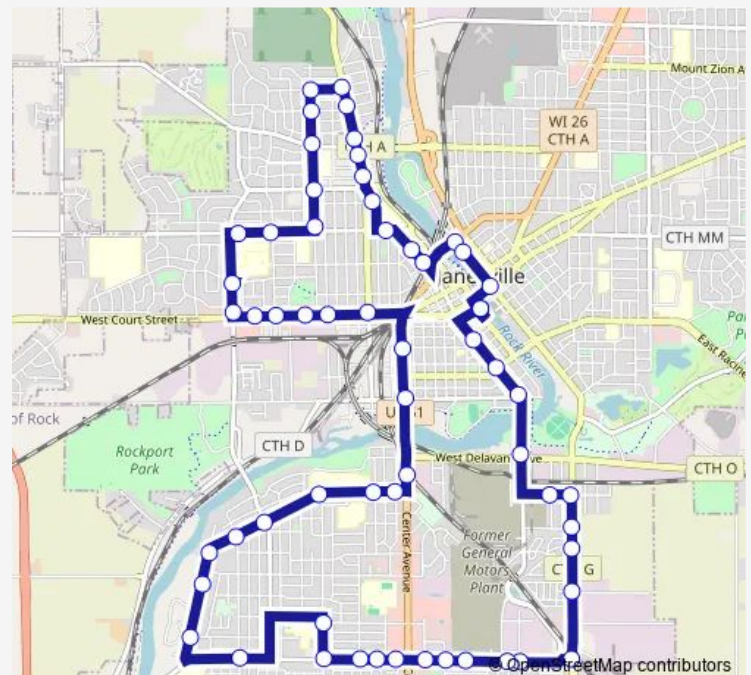

### Direction

Downtown Transfer Center — Downtown Transfer Center

60 stops

[Open route schedule](#)

Downtown Transfer Center

S Jackson / W Holmes

S Jackson / W Racine

S Jackson / Rockport

### Route schedule

Downtown Transfer Center — Downtown Transfer Center

Monday 18:15-21:15

Tuesday 18:15-21:15

Wednesday 18:15-21:15

Thursday 18:15-21:15

Friday 18:15-21:15

Saturday —

### Route info

Direction: Downtown Transfer Center

Stops: 60

Trip Duration: 0 hour 55 min

9 — Nightside West

Kellogg / S Crosby

S River / King

S River (Cedar Crest)

S River / W State

W State / S Crosby

S Willard / W State Temporary Stop

W State / S Oakhill (Wisconsin School for the Blind and Visually Impaired)

W State / S Pearl

W State / S Washington

Center (Jim's Pizza)