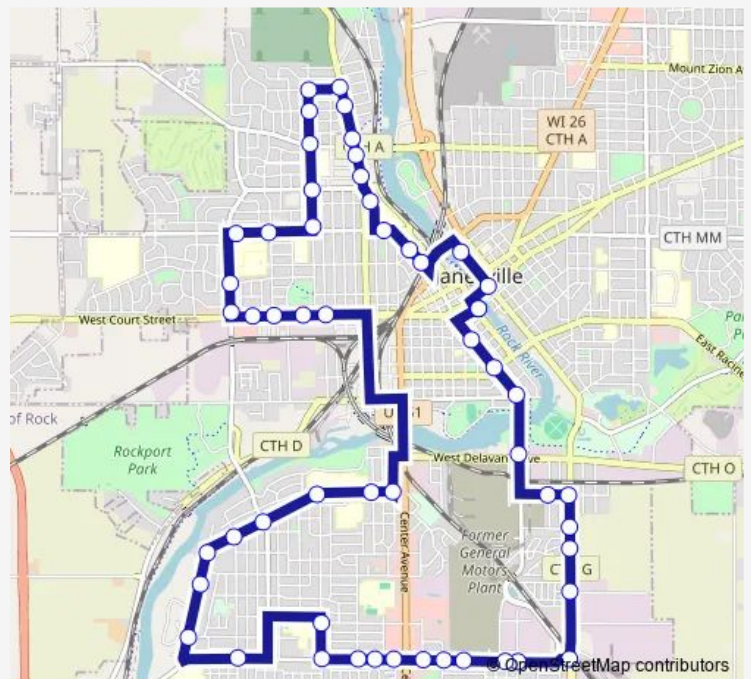

Bus 9 Nightside West

[Go to website](#)

Direction
 Downtown Transfer Center — Downtown Transfer Center

55 stops

[Open route schedule](#)

- Downtown Transfer Center
- S Jackson / W Holmes
- S Jackson / W Racine
- S Jackson / Rockport
- S Jackson / W Delavan
- W State / Jerome
- W State / Beloit
- Beloit / Elliott
- Beloit / Mockingbird
- Beloit / Freedom
- Beloit / Reuther
- Kellogg / Adel
- Kellogg / S Jackson
- Kellogg btwn S Jackson and Dupont
- Kellogg / Dupont
- Kellogg / Lafayette (Mercy Clinic South)
- Kellogg (Job Center)
- Kellogg / S Terrace
- Kellogg / S Chatham
- Kellogg / S Oakhill
- S Oakhill / W Conde

Route schedule

Downtown Transfer Center — Downtown Transfer Center

Monday	18:15-21:15
Tuesday	18:15-21:15
Wednesday	18:15-21:15
Thursday	18:15-21:15
Friday	18:15-21:15
Saturday	—
Sunday	—

Route info

Direction: Downtown Transfer Center

Stops: 55

Trip Duration: 0 hour 55 min

9 — Nightside West

Kellogg / S Crosby

S River / King

S River (Cedar Crest)

S River / W State

W State / S Crosby

N Oakhill / Mole

N Oakhill / Purvis

Purvis / N Washington

N Washington / Mole

N Washington (Mercy Health Mall / Gifts Shelter)

N Washington / Greenview

N Washington / Linden

N Washington / Elizabeth