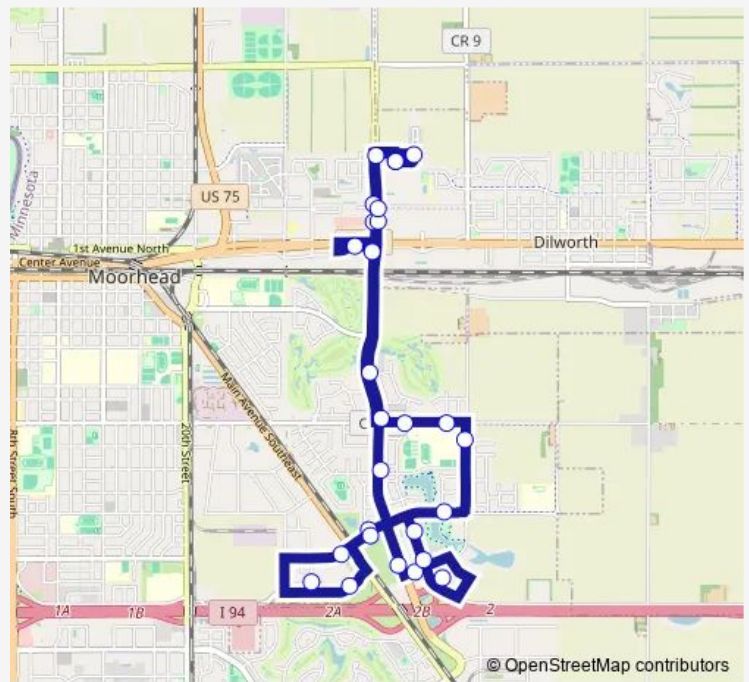

[Go to website](#)

Direction
 Shelter 108 (Walmart) — Shelter 108 (Walmart)
 27 stops
[Open route schedule](#)

- Shelter 108 (Walmart)
- 34th Street NW & 3rd Avenue NW (West side T Intersection)
- 34th St N & Easten Mall - (Midblockwest)
- Shelter 109 (Target)
- Hwy 10 Frontage Rd & 34th St S (Corner Sw)
- 12th Avenue S & 36th Street South (Corner Sw)
- 12th Avenue S & 38th Street S (At Cross Walk, South Side)
- Horizon Middle School (Driveway)
- 24th Ave S & 38th Street S (Corner Ne)
- 34th St S & Vista Center (Midblock N of Right-turn lane)
- 26th Ave S & Holiday Station (East Driveway)
- MHD Sanford Health
- 36th St S & North of Roundabout
- 36th St S & 24th Ave S (Midblock S of 24th Ave)
- 24th Ave S & 33rd St S (Corner Ne)
- MHD Menards
- Career Academy (Parking Lot)
- 24th Ave S & Near Main (East of entrance to Byte Speed on South side)
- 24th Ave S & 33rd St S (T Intersection, South Side)
- 34th St S & Ridgewood Blvd (Corner Ne)

Route schedule

Shelter 108 (Walmart) — Shelter 108 (Walmart)

Monday	13:10-17:10
Tuesday	07:10-17:10
Wednesday	07:10-17:10
Thursday	07:10-17:10
Friday	07:10-17:10
Saturday	07:10-18:10
Sunday	—

Route info

Direction: Shelter 108 (Walmart)
 Stops: 27
 Trip Duration: 0 hour 25 min

9 — 09

34th St S & Near 12th Ave S (Casey's General Store)

34th St S & 8th Ave S (Corner Ne)

Shelter 107 (34th St)

34th Street N & 3rd Avenue NW (Corner Se)

34th St N & 8th Ave N (Corner Se)

8th Avenue N & 15th Street NW (Corner Sw)

Shelter 108 (Walmart)

9 Bus time schedules and route maps are available in an offline PDF at busmaps.com. Use the busmaps.com website to see live bus times, train schedule or subway schedule, and step-by-step directions for all public transit in Moorhead