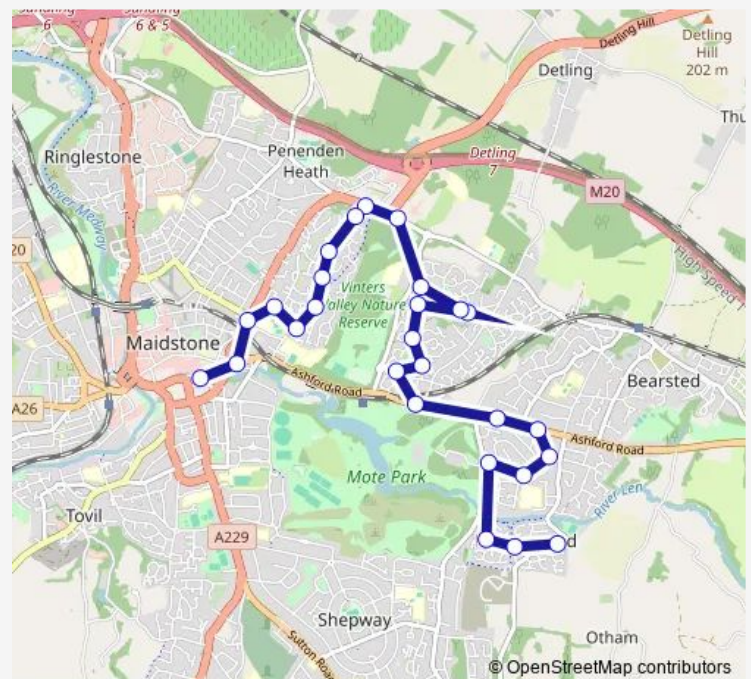

Thursday 07:11

Friday 07:11

Saturday —

Sunday —

Route info

Direction: Pennine Way

Stops: 42

Trip Duration: 1 hour 6 min

The Cannon

Maidstone West Railway Station

Bedford Place

Bower Mount Road

Somerfield Hospital

Queen's Avenue

Court Drive

Shaftesbury Drive

Route info

Direction: Oakwood Park

Stops: 38

Trip Duration: 0 hour 49 min

Harvesters Way

New Cut Road

Weaving Street

The Landway