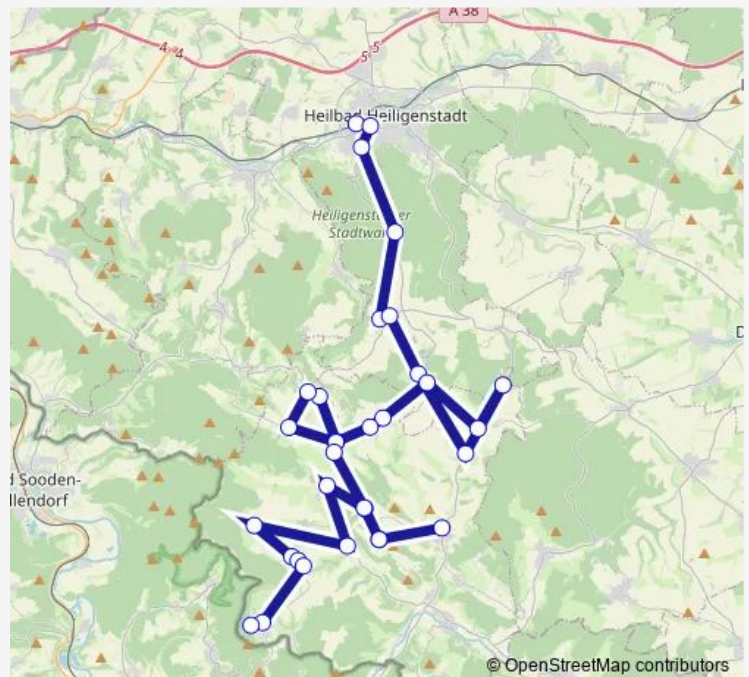

Pfaffschwende, Schule

Volkerode

Sickerode

Wiesenfeld

Lehna

Misserode

Ershausen, Schule

Route schedule

Kella, Wendeschleife — Ershausen, Schule

Monday 06:45-08:25

Tuesday 06:45-08:25

Wednesday 06:45-08:25

Thursday 06:45-08:25

Friday 06:45-08:25

Saturday —

Sunday —

Route info

Direction: Kella, Wendeschleife

Stops: 11

Trip Duration: 0 hour 32 min

Direction

Kella, Wendeschleife — Heilbad Heiligenstadt, ZOB

23 stops

[Open route schedule](#)

Saturday —

Sunday —

Route info

Direction: Kella, Wendeschleife

Stops: 23

Trip Duration: 1 hour 13 min

9 Bus time schedules and route maps are available in an offline PDF at busmaps.com. Use the busmaps.com website to see live bus times, train schedule or subway schedule, and step-by-step directions for all public transit in Heilbad Heiligenstadt