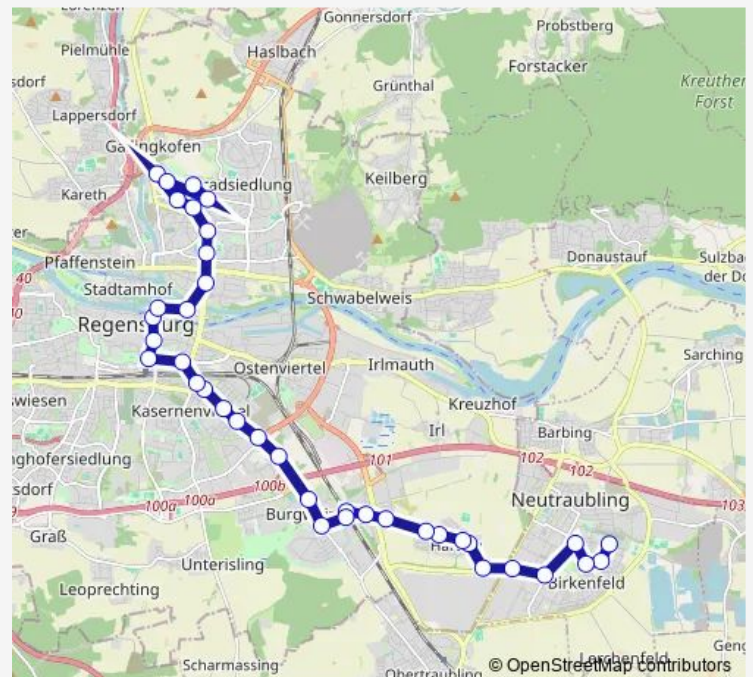

Burgw. Minervastraße

Route schedule

Neutraubling Pommernstraße — Burgw. Minervastraße

Monday 07:26

Tuesday 07:26

Wednesday 07:26

Thursday 07:26

Friday 07:26

Saturday —

Sunday —

Route info

Direction: Neutraubling Pommernstraße

Stops: 13

Trip Duration: 0 hour 14 min

Direction

Neutraubling Haidauer Straße — Sallerner Berg

38 stops

[Open route schedule](#)

Neutraubling Haidauer Straße

Neutraubling Am Weiheracker

Neutraubling Am Braunfeld

Neutraubling Keplerstraße

Neutraubling Pommernstraße

Neutraubling Hartinger Straße

Thursday 06:02-22:58

Friday 06:02-22:58

Saturday 06:28-22:58

Sunday 07:58-22:58

Route info

Direction: Neutraubling Haidauer Straße

Stops: 38

Trip Duration: 0 hour 55 min