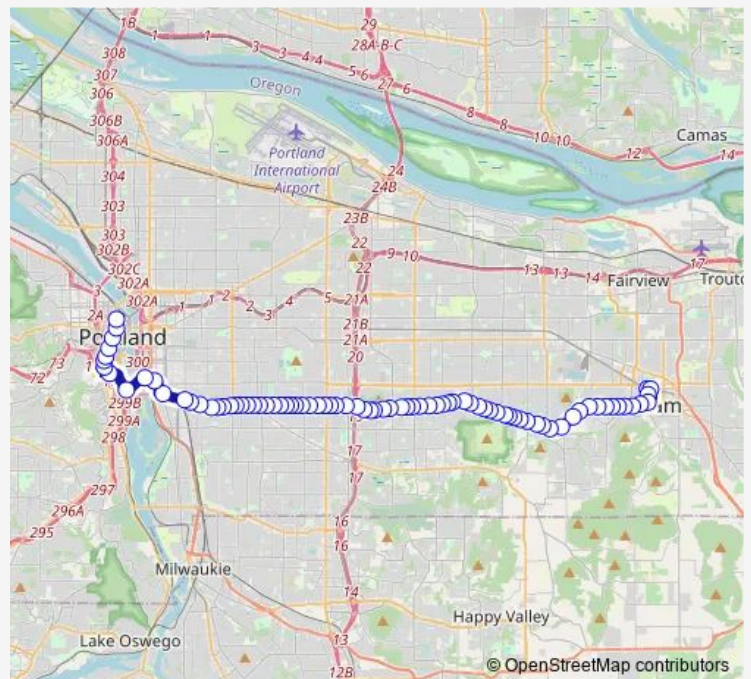

## Bus 9 Powell Blvd

[Go to website](#)

**Direction**  
 SE Powell & 102nd — Gresham Central Transit Center  
 40 stops  
[Open route schedule](#)

- SE Powell & 102nd
- SE Powell & 104th
- 10800 Block SE Powell
- SE Powell & 112th
- SE Powell & 116th
- SE Powell & 119th
- SE Powell & 122nd
- SE Powell & 125th PI
- SE Powell & 130th
- 13300 Block SE Powell
- SE Powell & 136th
- SE Powell & 138th
- SE Powell & 141st
- SE Powell & 145th
- SE Powell & 148th
- SE Powell & 151st
- SE Powell & 154th
- SE Powell & 157th
- SE Powell & 160th
- SE Powell & 162nd
- SE Powell & Naegeli

### Route schedule

SE Powell & 102nd — Gresham Central Transit Center

Monday	05:19
Tuesday	05:19
Wednesday	05:19
Thursday	05:19
Friday	05:19
Saturday	—
Sunday	—

### Route info

Direction: SE Powell & 102nd

Stops: 40

Trip Duration: 0 hour 22 min

9 — Powell Blvd

SE Powell & 168th

SE Powell & Meadowland Center

SE Powell & 174th

## Route info

Direction: NW 5th &amp; Davis

Stops: 75

Trip Duration: 1 hour 9 min

SE Powell & 65th

SE Powell & 67th

SE Powell & 69th

SE Powell & 72nd