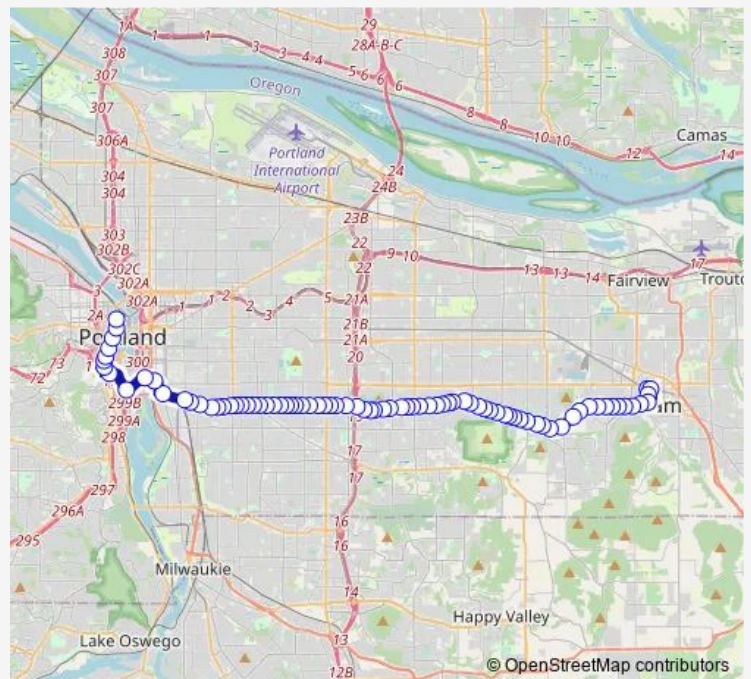

Bus 9 Powell Blvd

[Go to website](#)

Direction
 SE Powell & 102nd — Gresham Central Transit Center
 40 stops
[Open route schedule](#)

- SE Powell & 102nd
- SE Powell & 104th
- 10800 Block SE Powell
- SE Powell & 112th
- SE Powell & 116th
- SE Powell & 119th
- SE Powell & 122nd
- SE Powell & 125th Pl
- SE Powell & 130th
- 13300 Block SE Powell
- SE Powell & 136th
- SE Powell & 138th
- SE Powell & 141st
- SE Powell & 145th
- SE Powell & 148th
- SE Powell & 151st
- SE Powell & 154th
- SE Powell & 157th
- SE Powell & 160th
- SE Powell & 162nd
- SE Powell & Naegeli

Route schedule

SE Powell & 102nd — Gresham Central Transit Center

Monday	05:19
Tuesday	05:19
Wednesday	05:19
Thursday	05:19
Friday	05:19
Saturday	—
Sunday	—

Route info

Direction: SE Powell & 102nd
 Stops: 40
 Trip Duration: 0 hour 22 min

9 — Powell Blvd

SE Powell & 168th

SE Powell & Meadowland Center

SE Powell & 174th

4700 Block W Powell

W Powell & SW Highland

W Powell & Powell Loop

2900 Block W Powell

Saturday 07:05-18:55

Sunday 07:05-18:55

Route info

Direction: NW 5th & Davis

Stops: 75

Trip Duration: 1 hour 23 min

SE Powell & 65th

SE Powell & 67th