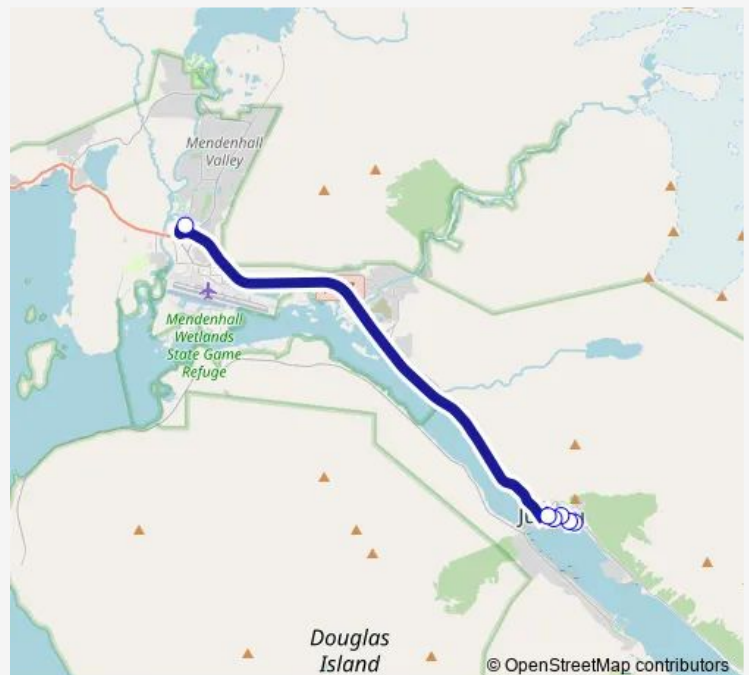

Willoughby Avenue and D Street (Foodland Iga)

Glacier Avenue and 9th Street (Federal Building)

Valley Transit Center Bay 1

### Route schedule

Downtown Transit Center — Valley Transit Center Bay 1

Monday 17:40-19:25

Tuesday 17:40-19:25

Wednesday 17:40-19:25

Thursday 17:40-19:25

Friday 17:40-19:25

Saturday —

### Route info

Direction: Downtown Transit Center

Stops: 6

Trip Duration: 0 hour 17 min

9 — Egan Express

**Direction**

Valley Transit Center Bay 2 — Downtown Transit Center

2 stops