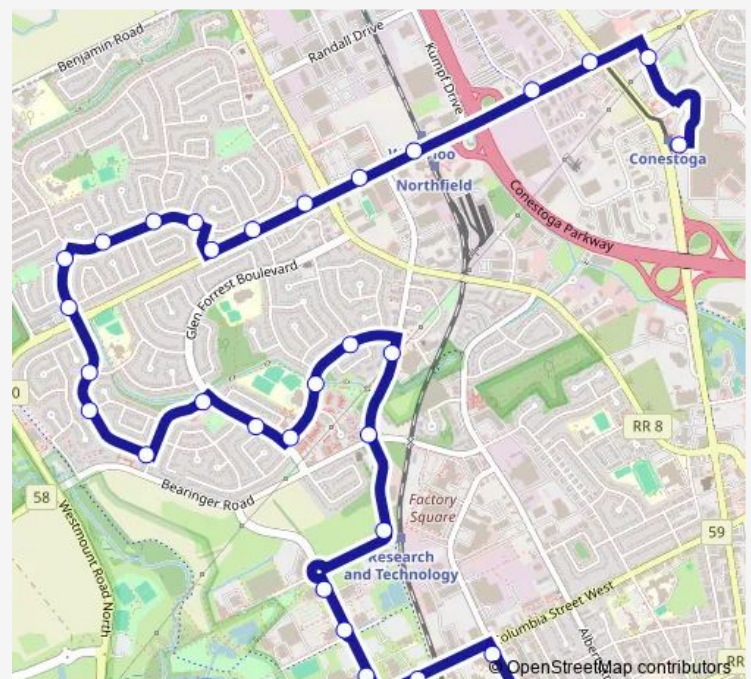

Cedarbrae / Sprucehill

Cedarbrae / Path To Heasley Park

Cedarbrae / Glen Forrest

Glen Forrest / Brookhaven

Toll Gate / Glen Forrest

Toll Gate / Dogwood

Toll Gate / Highpoint

Highpoint / Dogwood

Highpoint / Rolling Hills

Highpoint / Northfield

Northlake / Highpoint

Route schedule

University Of Waterloo Station — Conestoga Station

Monday 05:51-00:24⁺¹

Tuesday 05:51-00:24⁺¹

Wednesday 05:51-00:24⁺¹

Thursday 05:51-00:24⁺¹

Friday 05:51-00:24⁺¹

Saturday 06:50-23:50

Sunday 07:46-23:16

Route info

Direction: University Of Waterloo Station

Stops: 33

Trip Duration: 0 hour 24 min

■ 9 — Lakeshore

Northlake / Green Meadow

Northlake / Skylark

Northfield / Skylark

Northfield / Northgate

Northfield / Weber (West Side)

Northfield / Weber (East Side)

Northfield / Parkside