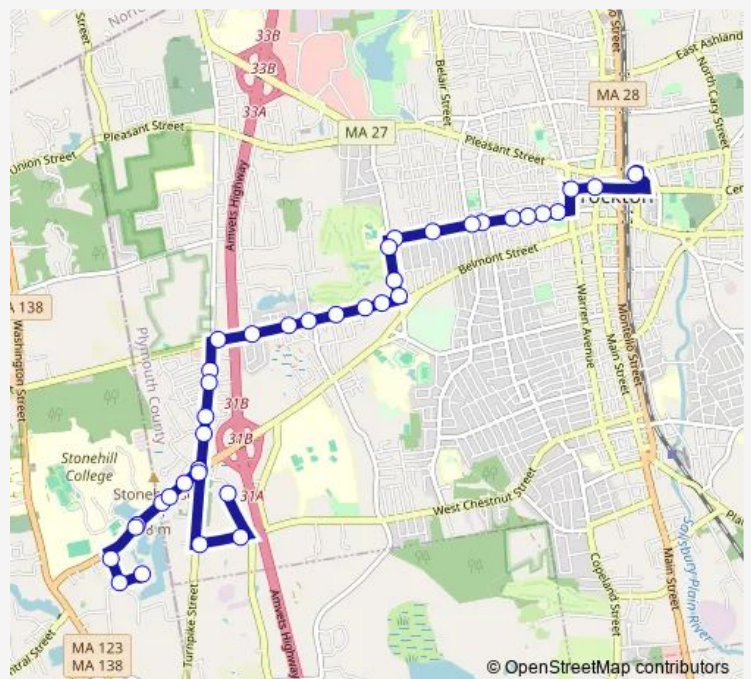

**Bus 9 Pearl via W Elm & Torrey**

[Go to website](#)

**Direction**  
 110 Liberty Street Shelter — BAT Center  
 25 stops  
[Open route schedule](#)

- 110 Liberty Street Shelter
- Pearl St and Belmont St
- Pearl St and Westlea Ter
- Pearl St and College Dr
- Pearl St and Calbert Road
- Pearl St and Mayotte Circle
- Pearl St and Richard St
- Torrey St and Pearl St at Synagogue
- Torrey St and Greenbriar Rd
- Torrey St and Rockford St
- Torrey St and Bigney St
- Torrey St and Brewster Rd
- Torrey St and Harwich Rd
- Torrey St at Shaws Plaza
- Torrey St and West St
- West St and Neubert St
- W Elm Street and Morse Avenue
- West Elm St and Doris Ave
- West Elm St and Brett St
- West Elm St and Arlington St
- West Elm St and Warren Ave

Route schedule  
 110 Liberty Street Shelter — BAT Center

Monday	06:00-21:00
Tuesday	06:00-21:00
Wednesday	06:00-21:00
Thursday	06:00-21:00
Friday	06:00-21:00
Saturday	06:40-20:30
Sunday	07:40-17:30

**Route info**  
 Direction: 110 Liberty Street Shelter  
 Stops: 25  
 Trip Duration: 0 hour 25 min

9 — Pearl via W Elm & Torrey **BusMaps**

Main St and Church St

Main St and Centre St

Centre St and Montello St

BAT Center

**Direction**

BAT Center — 110 Liberty Street Shelter

38 stops

## Route info

Direction: BAT Center

Stops: 38

Trip Duration: 0 hour 25 min

Pearl Street & Belmont Street

Belmont St at Plaza

Belmont St at Easton Town Line

Belmont St at Stonehill College