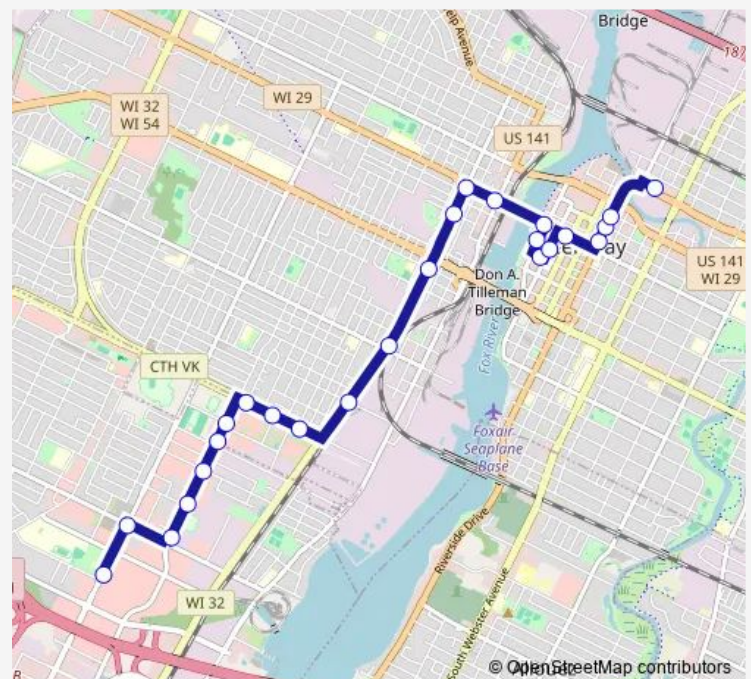

### Route schedule

BAY Park Mall Transfer Point — Transit Center

|           |             |
|-----------|-------------|
| Monday    | 05:47-17:47 |
| Tuesday   | 05:47-17:47 |
| Wednesday | 05:47-17:47 |
| Thursday  | 05:47-17:47 |
| Friday    | 05:47-17:47 |
| Saturday  | 08:47-12:47 |
| Sunday    | —           |

### Route info

Direction: BAY Park Mall Transfer Point

Stops: 25

Trip Duration: 0 hour 23 min

9 — Gold

Monroe & Cherry

Monroe & Pine

Monroe & Bodart

Transit Center

**Direction**

Transit Center — BAY Park Mall Transfer Point

38 stops

[Open route schedule](#)

Transit Center

Monroe AVE &amp; Main St

Monroe AVE &amp; Pine St

## Route info

Direction: Transit Center

Stops: 38

Trip Duration: 0 hour 30 min

Holmgren & Pilgrim

860 Pilgrim Way

Oneida & Plymrock

Oneida AND Vanderperren