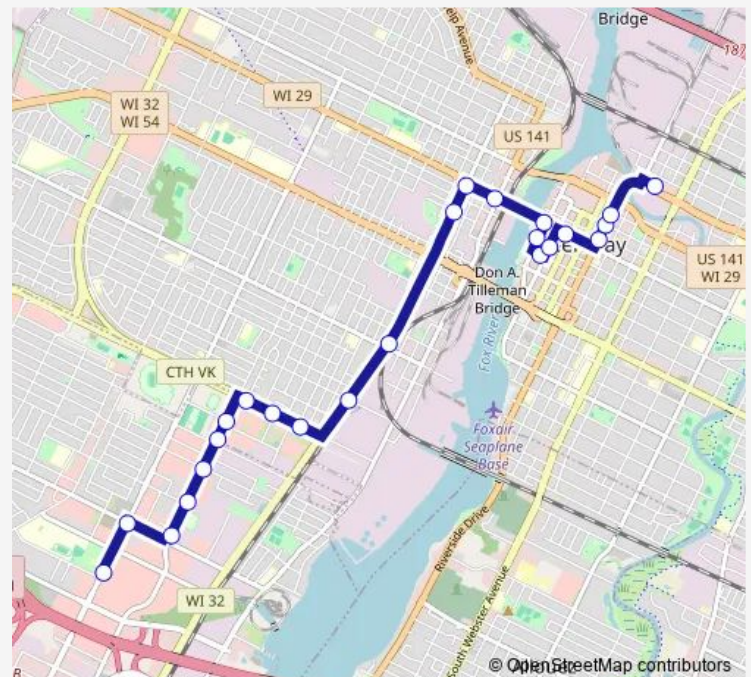

### Route schedule

BAY Park Mall Transfer Point — Transit Center

Monday	05:47-17:47
Tuesday	05:47-17:47
Wednesday	05:47-17:47
Thursday	05:47-17:47
Friday	05:47-17:47
Saturday	08:47-12:47
Sunday	—

### Route info

Direction: BAY Park Mall Transfer Point

Stops: 25

Trip Duration: 0 hour 23 min

9 — Gold

Monroe & Cherry

Monroe & Pine

Monroe & Bodart

Transit Center

**Direction**

Transit Center — BAY Park Mall Transfer Point

38 stops

[Open route schedule](#)

Transit Center

Monroe AVE &amp; Main St

Monroe AVE &amp; Pine St

## Route info

Direction: Transit Center

Stops: 38

Trip Duration: 0 hour 30 min

Holmgren & Pilgrim

860 Pilgrim Way

Oneida & Plymrock

Oneida AND Vanderperren