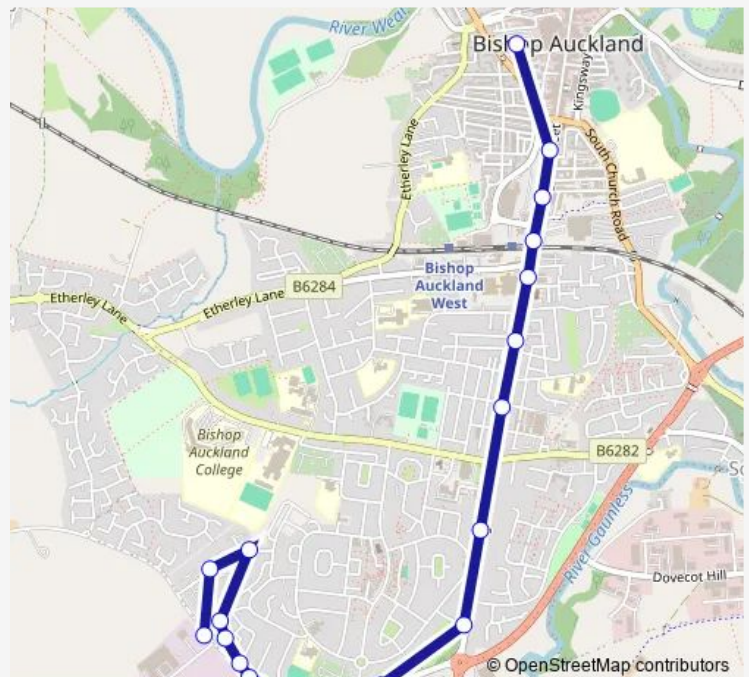

### Direction

Greenfields Rd - Ind Est — Saddler Street Stand A

18 stops

[Open route schedule](#)

Greenfields Rd - Ind Est

Weardale Dr - Farndale Sq

Weardale Drive - West Lane

Ramsey Crescent

Cockton Hill Club

General Hospital

Railway Station bus stop

Newgate Street - Medical Centre

Newgate St Methodist Ch

Saddler Street Stand A

### Route info

Direction: Greenfields Rd - Ind Est

Stops: 18

Trip Duration: 0 hour 13 min

■ 9 — Bishop Auckland Bus Station - Weardale Drive

**Direction**

Saddler Street Stand A — Greenfields Rd - Ind Est

12 stops

## Route info

Direction: Saddler Street Stand A

Stops: 12

Trip Duration: 0 hour 12 min

9 Bus time schedules and route maps are available in an offline PDF at [busmaps.com](https://busmaps.com). Use the [busmaps.com](https://busmaps.com) website to see live bus times, train schedule or subway schedule, and step-by-step directions for all public transit in Bishop Auckland