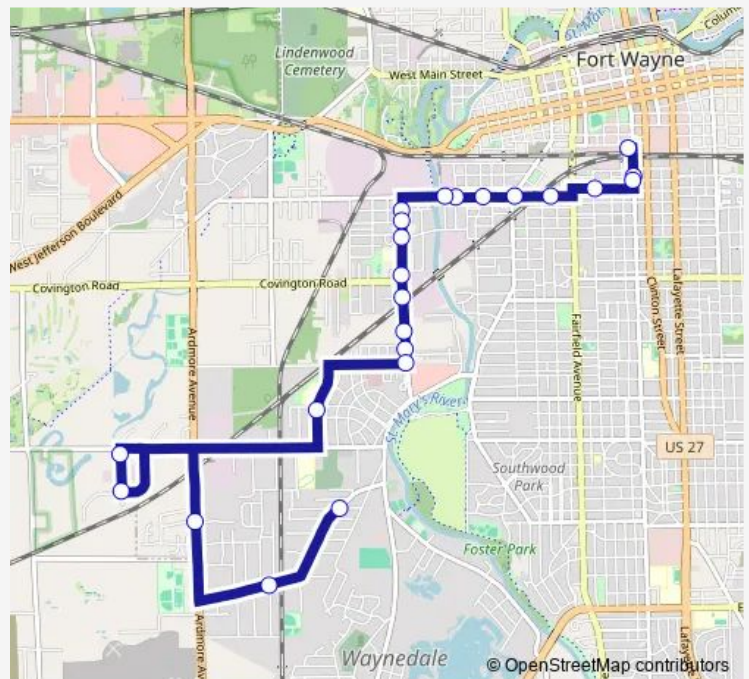

Route schedule

Central Station - Bay H — Sandpoint at Allegany

Monday	05:30-20:15
Tuesday	05:30-20:15
Wednesday	05:30-20:15
Thursday	05:30-20:15
Friday	05:30-20:15
Saturday	08:15-17:15
Sunday	—

Route info

Direction: Central Station - Bay H

Stops: 23

Trip Duration: 0 hour 22 min

9 — Brooklyn / Taylor

Sandpoint at Tyrone

Sandpoint at Allegany

Direction

Sandpoint at Allegany — Central Station - Bay D

Taylor at Fox

Fairfield at Masterson

Central Station - Bay D

Route schedule

Sandpoint at Allegany — Central Station - Bay D

Monday 05:37-19:37

Tuesday 05:37-19:37

Wednesday 05:37-19:37

Thursday 05:37-19:37

Friday 05:37-19:37

Saturday 08:37-17:37

Sunday —

Route info

Direction: Sandpoint at Allegany

Stops: 25

Trip Duration: 0 hour 33 min