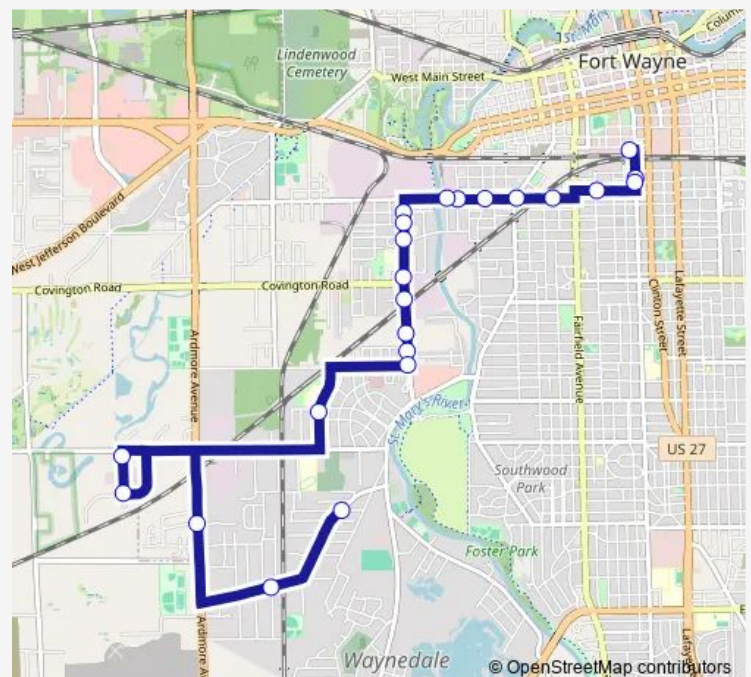

Brooklyn at Covington

Brooklyn at Carlton (Nb)

Brooklyn at Ontario

Brooklyn near Eby (Nb)

Brooklyn and Brown (Nb)

Brooklyn and Taylor (Nb)

Taylor at Fray

Taylor at Electric

### Route schedule

Sandpoint at Allegany — Central Station - Bay P

Monday 05:37-20:37

Tuesday 05:37-20:37

Wednesday 05:37-20:37

Thursday 05:37-20:37

Friday 05:37-20:37

Saturday 08:37-17:37

### Route info

Direction: Sandpoint at Allegany

Stops: 26

Trip Duration: 0 hour 33 min

9 — Brooklyn / Taylor

BusMaps

Taylor at Thompson

Dollar General

Taylor at Fox

Fairfield at Masterson

Central Station - Bay P

**Direction**

Central Station - Bay I — Sandpoint at Allegany

23 stops

[Open route schedule](#)

Central Station - Bay I