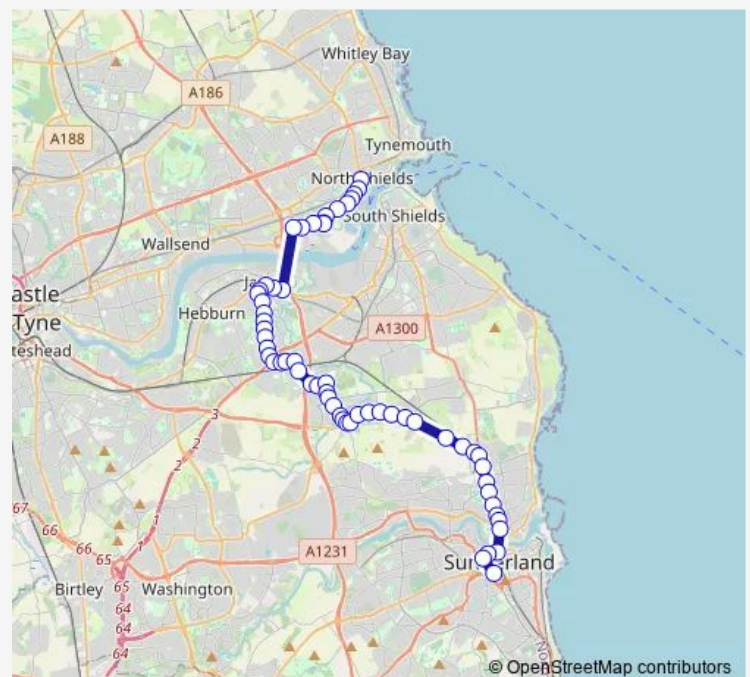

Bede Burn Road-Field Terrace

Bede Burn Road-Butchers Bridge Road

York Avenue-Penshaw View

Route schedule

Transport Hub — Sunderland Interchange

Monday 14:42

Tuesday 14:42

Wednesday 14:42

Thursday 14:42

Friday 14:42

Saturday 16:05

Sunday —

Route info

Direction: Transport Hub

Stops: 60

Trip Duration: 0 hour 59 min