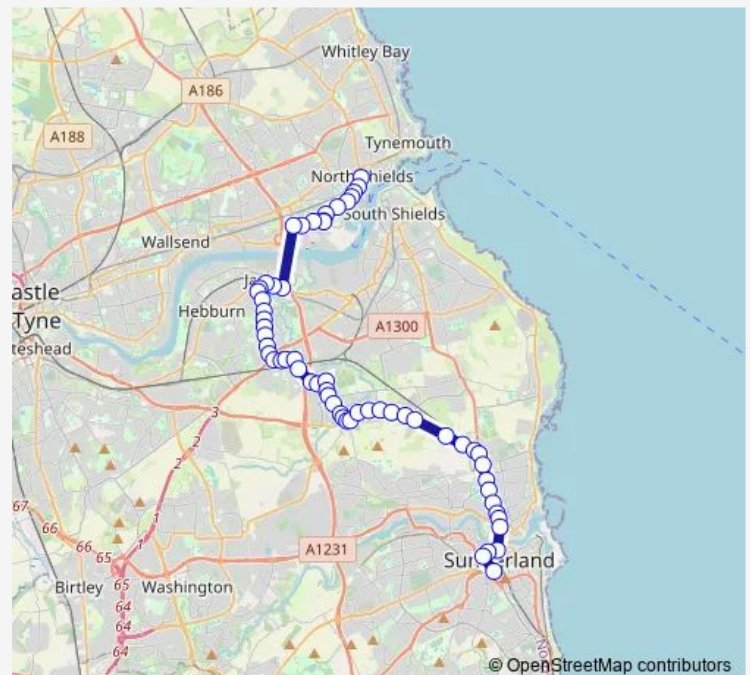

Bede Burn Road-Field Terrace

Bede Burn Road-Butchers Bridge Road

York Avenue-Penshaw View

Route schedule

Transport Hub — Sunderland Interchange

Monday 14:42

Tuesday 14:42

Wednesday 14:42

Thursday 14:42

Friday 14:42

Saturday 16:05

Sunday —

Route info

Direction: Transport Hub

Stops: 60

Trip Duration: 0 hour 56 min

9 — Sunderland - North Shields

BusMaps

York Avenue-Valley View

York Avenue-Langley Terrace

York Avenue-Roman Road

Calfclose Lane-Haughton Crescent

Calfclose Lane-Calfclose House

Calfclose Lane-Trent Avenue