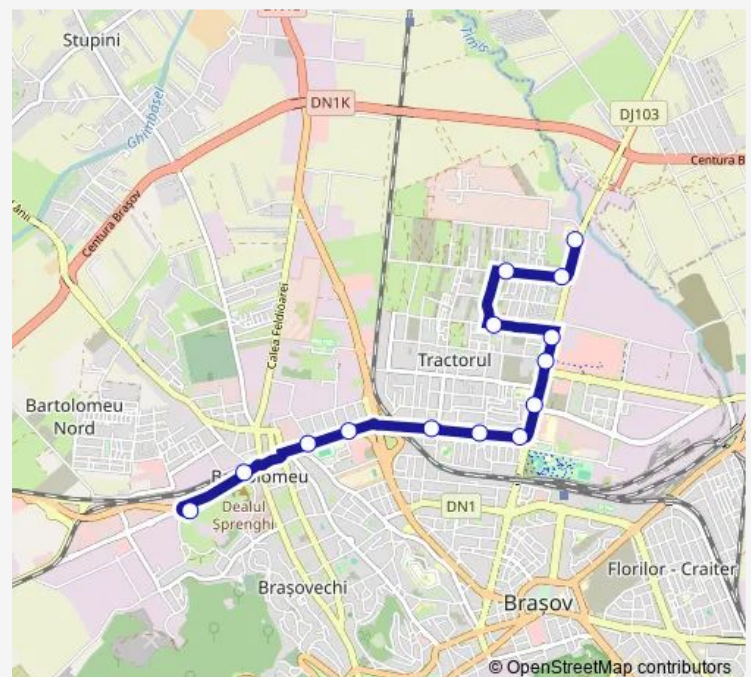

Route info

Direction: Stadionul Municipal

Stops: 14

Trip Duration: 0 hour 22 min

9 — Rulmentul - Stadionul Municipal

BusMaps

Direction

Rulmentul — Stadionul Municipal

14 stops

[Open route schedule](#)

Rulmentul

Nicolae Labi

Liviu Rebreanu

Ioan Popasu

Ioan Ursu

Coresi