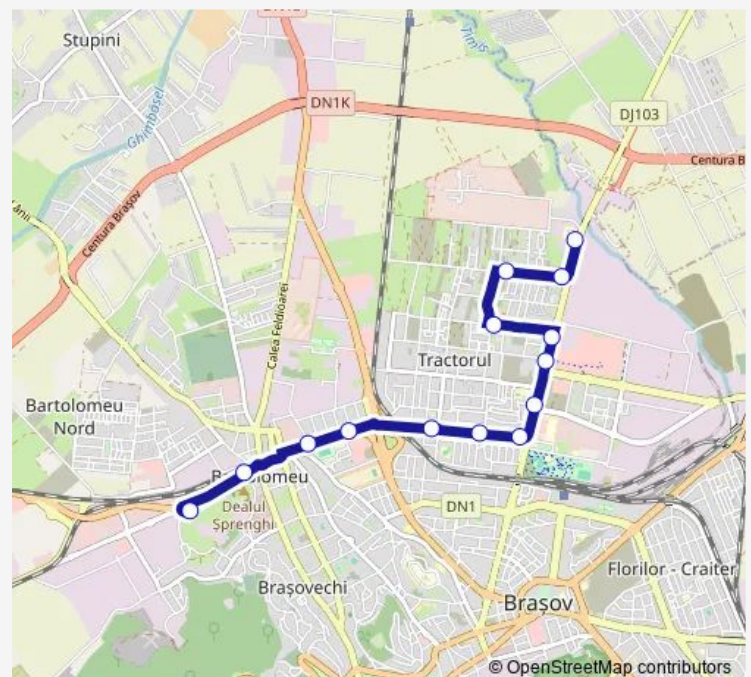

Route info

Direction: Stadionul Municipal

Stops: 14

Trip Duration: 0 hour 25 min

9 — Rulmentul - Stadionul Municipal

BusMaps

Direction

Rulmentul — Stadionul Municipal

14 stops

[Open route schedule](#)

Rulmentul

Nicolae Labi

Liviu Rebreanu

Ioan Popasu

Ioan Ursu

Coresi