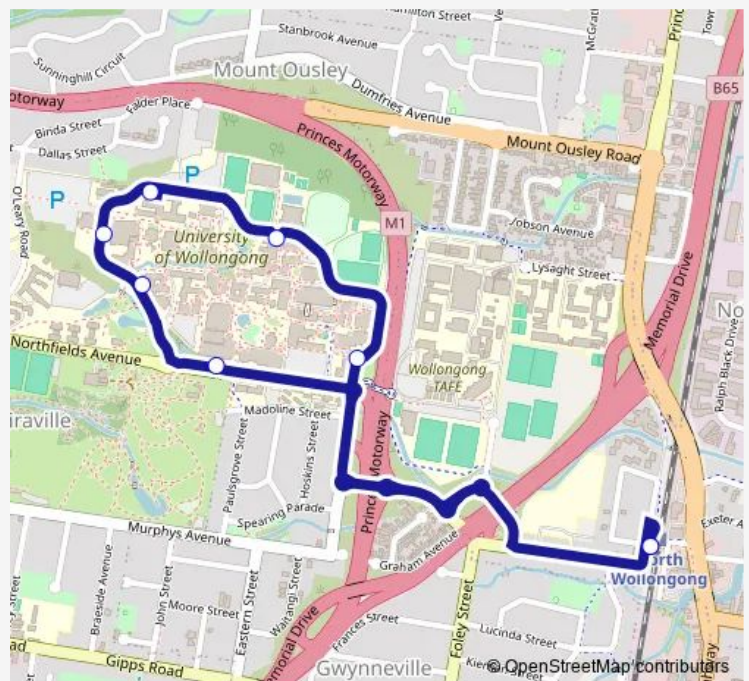

### Direction

North Wollongong Station, Porter St — North Wollongong Station, Porter St

8 stops

[Open route schedule](#)

North Wollongong Station, Porter St

University Of Wollongong, Kids Uni

University Of Wollongong, Sciences

### Route schedule

North Wollongong Station, Porter St — North Wollongong Station, Porter St

Monday 08:29-19:04

Tuesday 08:29-19:04

Wednesday 08:29-19:04

Thursday 08:29-19:04

Friday 08:29-19:04

Saturday —

### Route info

Direction: North Wollongong Station, Porter St

Stops: 8

Trip Duration: 0 hour 17 min

9 — UOW North Gong Shuttle via Ring Road

9 Bus time schedules and route maps are available in an offline PDF at [busmaps.com](https://busmaps.com). Use the [busmaps.com](https://busmaps.com) website to see live bus times, train schedule or subway schedule, and step-by-step directions for all public transit in Wollongong