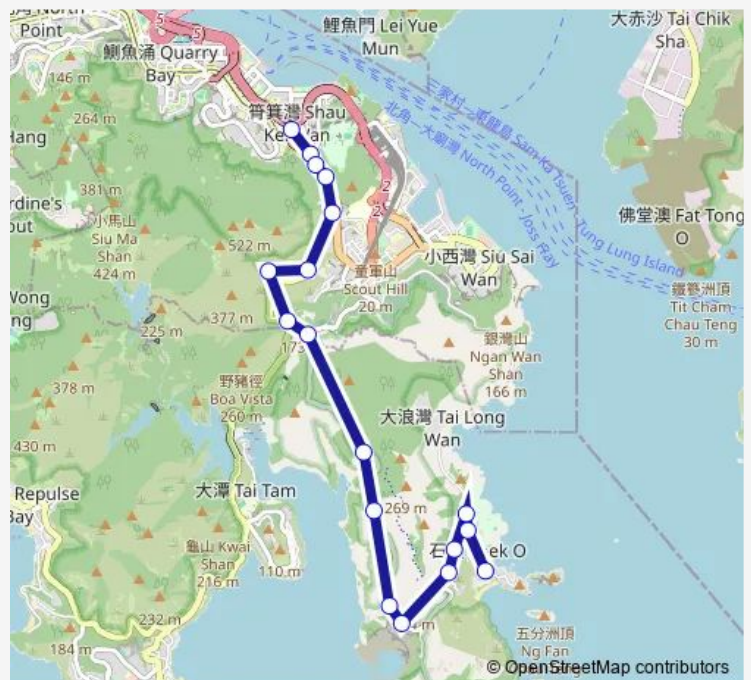

[Ctb] NEW Bridge, TAI TAM Road

[Ctb] SAI WAN Treatment Works, TAI TAM Road

[Ctb] Cape Collinson, Shek O Road

[Ctb] LIN HOK SIN Koon, Shek O Road

[Ctb] LAN NAI Wan, Shek O Road

[Ctb] TO TEI Wan, Shek O Road

[Ctb] Quarry, Shek O Road

[Ctb] 4 Shek O Road, Shek O Road

[Ctb] 1 Shek O Road, Shek O Road

[Ctb] BIG Wave Bay

[Ctb] BIG Wave BAY Road, Shek O Road

Route schedule

[Ctb] Shau KEI Wan[[Kmb+Ctb] Shau KEI WAN BUS Terminus/
Shau KEI Wan[[Kmb] Shau KEI WAN BUS Terminus — [Ctb] Shek O

Monday	—
Tuesday	—
Wednesday	—
Thursday	—
Friday	—
Saturday	—
Sunday	13:00-18:36

Route info

Direction: [Ctb] Shau KEI Wan[[Kmb+Ctb] Shau KEI WAN BUS Terminus/
Shau KEI Wan[[Kmb] Shau KEI WAN BUS Terminus

Stops: 19

Trip Duration: 0 hour 30 min

9 — BIG Wave BAY - Shau KEI WAN (Swimming Seasons)

[Ctb] Shek O Police Station, Shek O Road

[Ctb] Shek O

Direction

[Ctb] Shek O — [Ctb] Shau KEI Wan[[Kmb+Ctb] Shau KEI WAN BUS Terminus/
Shau KEI Wan[[Kmb] Shau KEI WAN BUS Terminus