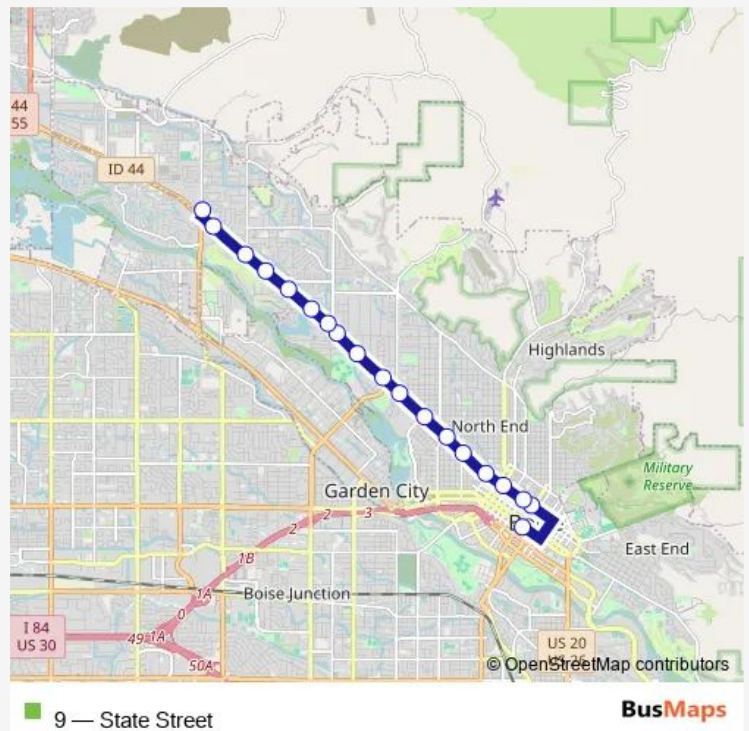

### Direction

N Gary Ln & W Bunch Ct Sec — Main Street Station - Upper Deck

20 stops

[Open route schedule](#)

- N Gary Ln & W Bunch Ct Sec
- W Saxton Dr & N Gary Ln Nwc
- W Saxton Dr & W State St Nwc
- W State St & N Glenwood St Sem
- W State St & N Pierce Park Ln Swc
- W State St & W Ellens Ferry Dr Swc
- W State St & N Plantation River Dr Swc
- W State St & N Marketplace Ln Sem
- W State St & N Collister Dr Swc
- W State St & W Willow Ln Sec
- W State St & N Arthur St Swc
- W State St & N Clover Dr Sec
- W State St & N Whitewater Park Blvd Sec
- W State St & N 29th St Swc
- W State St & N 27th St Sec
- W State St & N 23rd St Sec
- W State St & N 16th St Sem
- W State St & N 11th St Swc
- W State St & N 9th St Swc
- Main Street Station - Upper Deck

### Route schedule

N Gary Ln & W Bunch Ct Sec — Main Street Station - Upper Deck

|           |             |
|-----------|-------------|
| Monday    | 05:40-21:39 |
| Tuesday   | 05:40-21:39 |
| Wednesday | 05:40-21:39 |
| Thursday  | 05:40-21:39 |
| Friday    | 05:40-21:39 |
| Saturday  | 08:11-20:41 |
| Sunday    | —           |

### Route info

Direction: N Gary Ln & W Bunch Ct Sec

Stops: 20

Trip Duration: 0 hour 22 min

## Direction

Main Street Station - Upper Deck — N Gary Ln & W Bunch Ct Sec

19 stops

[Open route schedule](#)

Main Street Station - Upper Deck

W State St & N 9th St Nwc

W State St & N 11th St Nec

W State St & N 15th St Nec