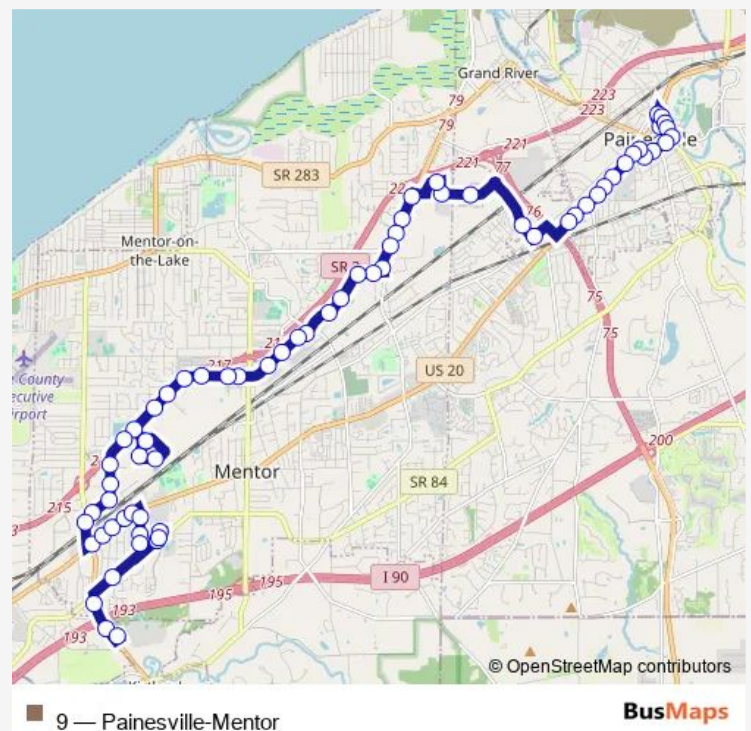

W. Washington ST. & Wood St.

Wood ST. & Sterling Ave.

SR-20 Mentor Ave. & Jefferson St.

312 Mentor Ave.

Lake Erie College

SR-20 Mentor Ave. & Hersey Apts.

SR-20 Mentor Ave. & Grant St.

SR-20 Mentor Ave. & Chestnut ST. -Rider Inn

SR-20 Mentor Ave. & Orchard Grove -Ymca

SR-20 Mentor Ave. & Roosevelt Dr.

W. Jackson ST. & Shamrock Blvd. (Wb)

Shamrock Blvd. (Nb)

Brookstone Blvd. & Legacy DR. (Wb)

Route schedule

Painesville Transfer Center Depart — Lakeland Transit Center (Arrive)

Monday	05:15-19:15
Tuesday	05:15-19:15
Wednesday	05:15-19:15
Thursday	05:15-19:15
Friday	05:15-19:15
Saturday	07:30-17:30
Sunday	—

Route info

Direction: Painesville Transfer Center Depart

Stops: 68

Trip Duration: 0 hour 51 min

Saturday 07:30-17:30

Sunday —

Route info

Direction: Lakeland Transit Center (Depart)

Stops: 56

Trip Duration: 0 hour 43 min

Tyler Blvd. & Twinbrook RD. (Eb)

8690 Tyler Blvd.