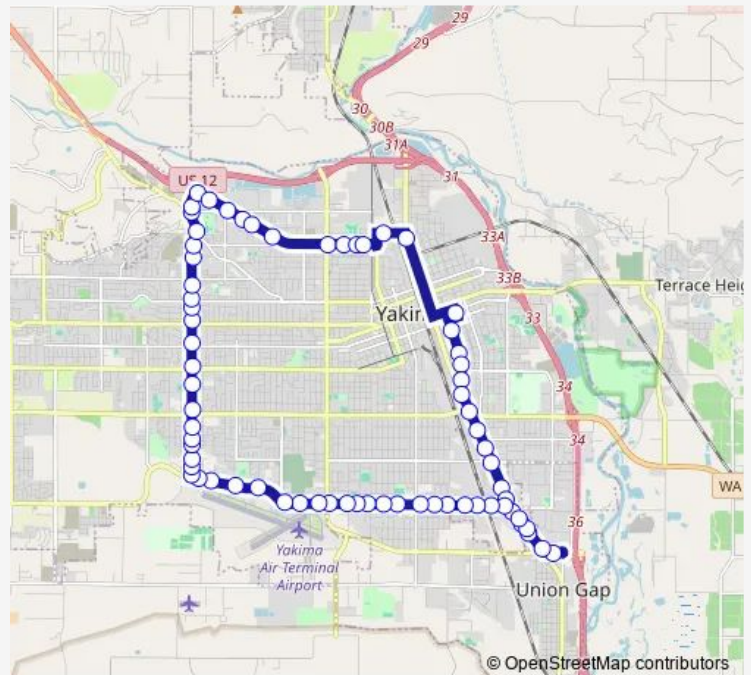

Bus 9 1st Street / Washington

[Go to website](#)

Direction

undefined — undefined

0 stops

[Open route schedule](#)

Route schedule

undefined — undefined

Monday	—
Tuesday	—
Wednesday	—
Thursday	—
Friday	—
Saturday	—
Sunday	06:15

Route info

Direction:

Stops: 0

Trip Duration: — min

Direction

Transit Center — No. 1st St. / 'I' St

70 stops

[Open route schedule](#)

Transit Center

Spruce / 3RD St

S 3RD ST / Beech

3RD ST / Adams

1011 S 3RD St

1ST Street / Arlin

1ST Street / NOB H

Friday —

Saturday —

Sunday

09:45-15:45

Route info

Direction: Transit Center

Stops: 70

Trip Duration: 0 hour 38 min