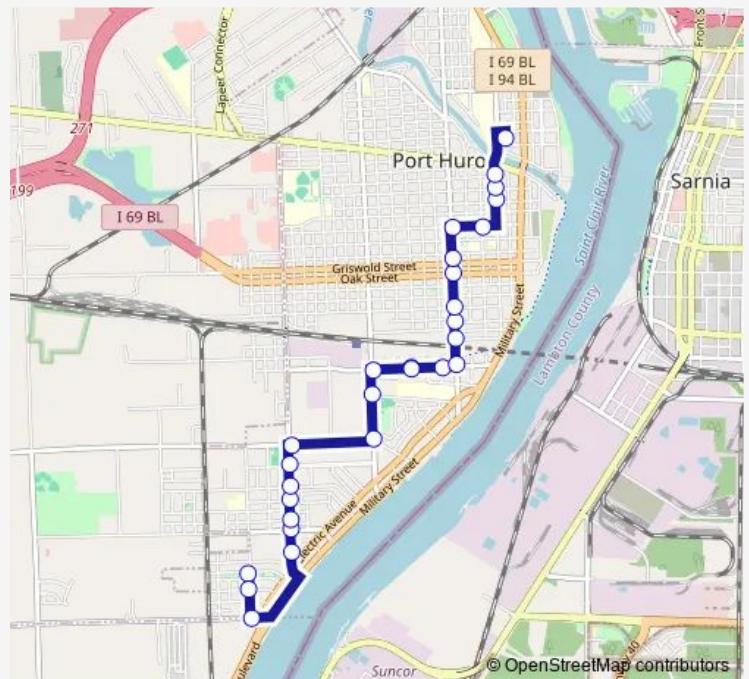

10th St/ Tunnel St

10th St/ Bancroft St

10th St/ Oak St

Route schedule

28th St/ North Blvd — Downtown Transfer Center

Monday 06:35-21:35

Tuesday 06:35-21:35

Wednesday 06:35-21:35

Thursday 06:35-21:35

Friday 06:35-21:35

Saturday 08:05-21:35

Sunday —

Route info

Direction: 28th St/ North Blvd

Stops: 28

Trip Duration: 0 hour 20 min

Direction

Downtown Transfer Center — 28th St/ North Blvd

26 stops

[Open route schedule](#)

Downtown Transfer Center

7th St/ Howard St

7th St/ Pine St

7th St/ Court St

Tuesday 06:15-21:15

Wednesday 06:15-21:15

Thursday 06:15-21:15

Friday 06:15-21:15

Saturday 07:45-21:15

Sunday —

Route info

Direction: Downtown Transfer Center