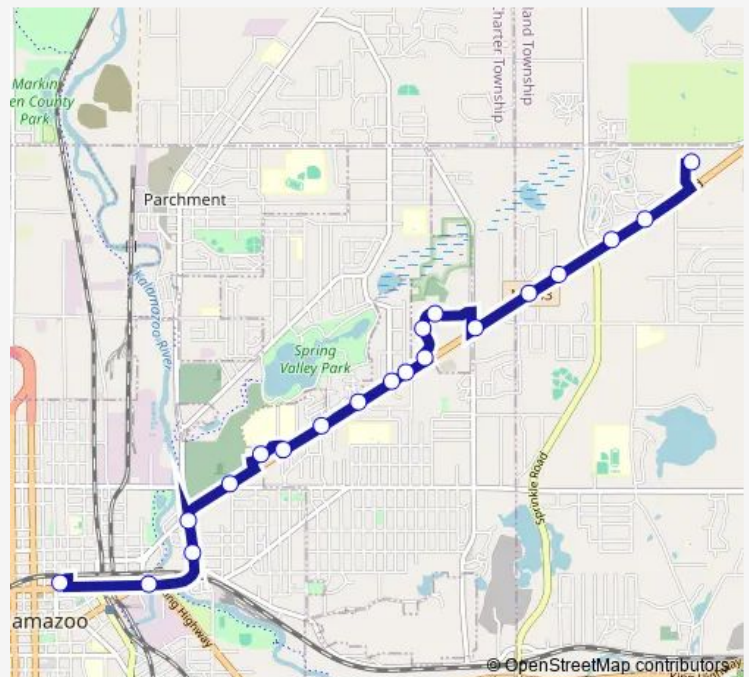

E. Michigan & Harrison

Kalamazoo Transit Center

Route schedule

Gull Road at E G Ave — Kalamazoo Transit Center

Monday 06:15-21:45

Tuesday 06:15-21:45

Wednesday 06:15-21:45

Thursday 06:15-21:45

Friday 06:15-21:45

Saturday 06:45-21:45

Sunday 09:45-16:45

Route info

Direction: Gull Road at E G Ave

Stops: 20

Trip Duration: 0 hour 23 min

9 — Gull Road

Direction

Kalamazoo Transit Center — Gull Road at E G Ave

23 stops

[Open route schedule](#)

Kalamazoo Transit Center

E. Michigan & S. Pitcher

Michigan & Harrison S.W.side

Michigan & Mills/Blaine

Riverview & Sherwood

Riverview & Gull

Gull Road & Humphrey

Gull Road & Borgess

Gull Road & Trimble

Gull Road & Colgrove

Gull Road & Inverness Lane

Gull Rd & Asbury Ave