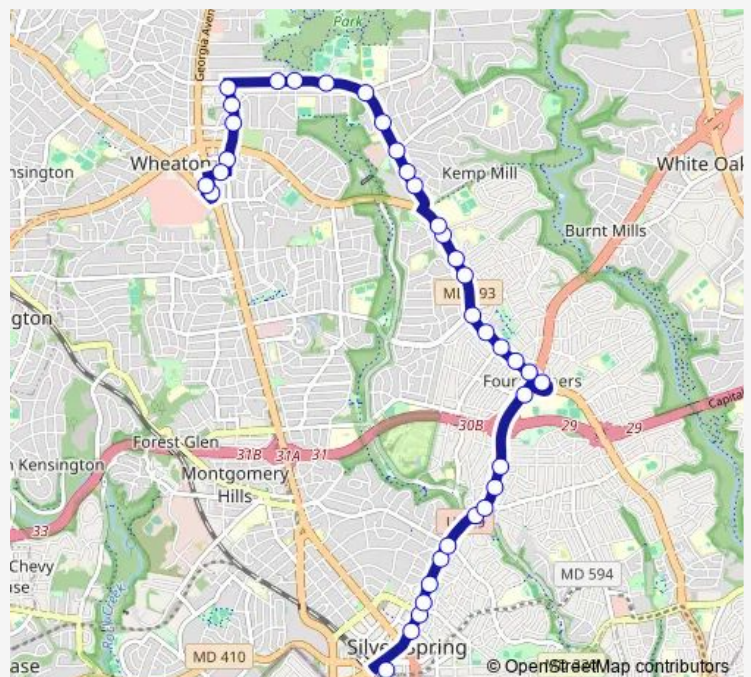

University W Blvd & Dennis Ave

University W Blvd & Eisner St

University W Blvd & Orange Dr

University W Blvd & Caddington Ave

Route schedule

Silver Spring Station & BAY 110 — Wheaton Station & BAY J

Monday 04:45-22:45

Tuesday 04:45-22:45

Wednesday 04:45-22:45

Thursday 04:45-22:45

Friday 04:45-22:45

Saturday 06:05-22:05

Sunday 06:05-20:05

Route info

Direction: Silver Spring Station & BAY 110

Stops: 37

Trip Duration: 0 hour 28 min

9 — 9-Silver Spring-Wheaton

University W Blvd & Arcola Ave

Arcola AVE & Hoyt St

Arcola AVE & Kenbrook Dr

Arcola AVE & Lamberton Dr

Arcola AVE & Kersey Rd

## Route info

Direction: Wheaton Station & BAY J

Stops: 33

Trip Duration: 0 hour 32 min

Colesville RD & Leighton Ave

Colesville RD & ST Andrews Way

Colesville RD & Silgo Creek Pkwy

Colesville RD & Dale Dr