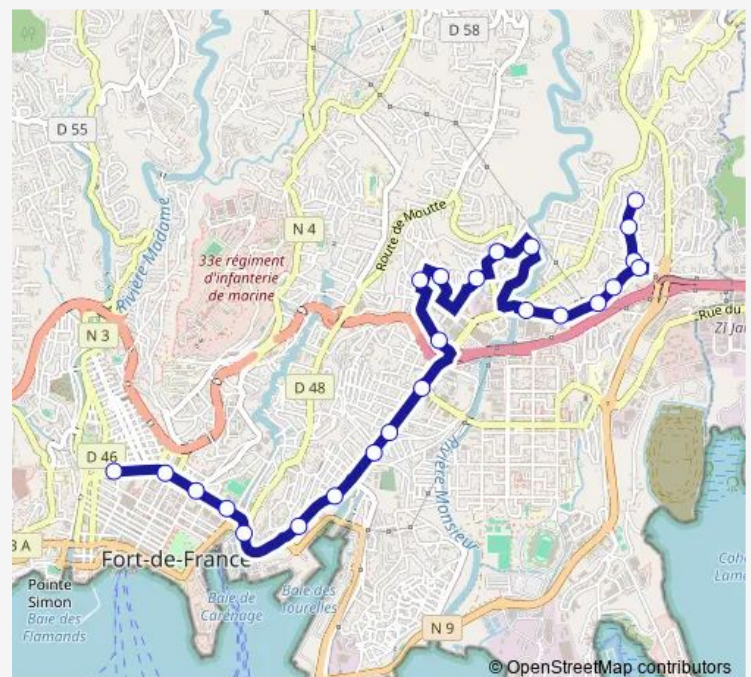

Direction

Gare Clemenceau — Petite Zac Terminus Pv

25 stops

[Open route schedule](#)

Gare Clemenceau

Felix Eboue

Bassin Radoub

Préfecture Bishop

Saturday 06:15-13:00

Sunday —

Route info

Direction: Gare Clemenceau

Stops: 25

Trip Duration: 0 hour 29 min

Pat

Cayali

Christophe

Petite Zac Terminus Pv

Direction

Petite Zac Terminus Pv — Gare Clemenceau

24 stops

[Open route schedule](#)

Petite Zac Terminus Pv

Christophe

Monday 05:45-18:09

Tuesday 05:45-18:09

Wednesday 05:45-18:09

Thursday 05:45-18:09

Friday 05:45-18:09

Saturday 05:45-13:22

Sunday —

Route info