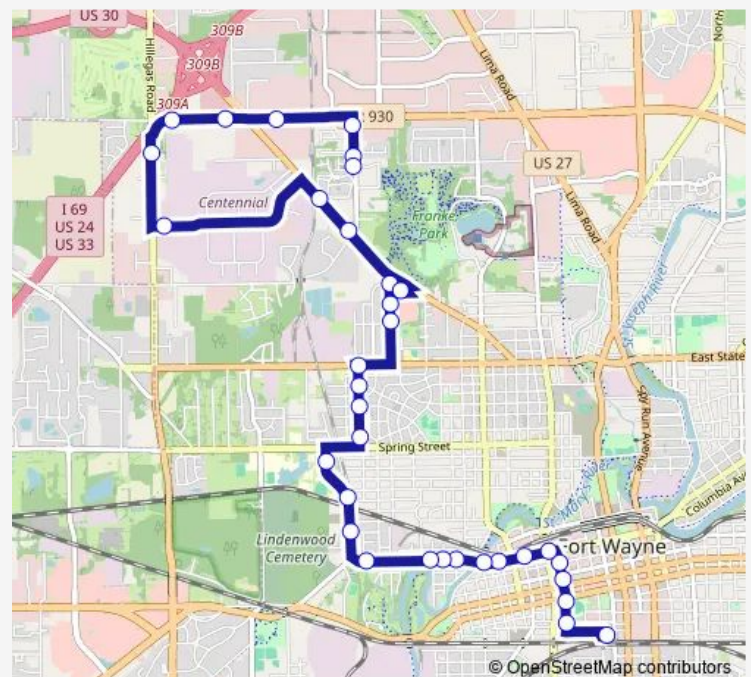

Cambridge at Trinity

Route schedule

Central Station - Bay P — West Wind Apartments (Sb)

Monday 05:36-20:15

Tuesday 05:36-20:15

Wednesday 05:36-20:15

Thursday 05:36-20:15

Friday 05:36-20:15

Saturday 08:15-17:15

Sunday —

Route info

Direction: Central Station - Bay P

Stops: 34

Trip Duration: 0 hour 33 min

9 — St. Francis / Gateway

2808 Cambridge

2930 Cambridge

Gateway Plaza

Goshen past Harris

Goshen before tracks

Independence at Hillegas

Hillegas at Millie's Bakery

Coliseum

Brandys and Best Inn

Coliseum at Hatfield

Harris at Schomburg

Versailles Village Place (Sb)

West Wind Apartments (Sb)

Direction

West Wind Apartments (Sb) — Central Station - Bay I

24 stops

[Open route schedule](#)