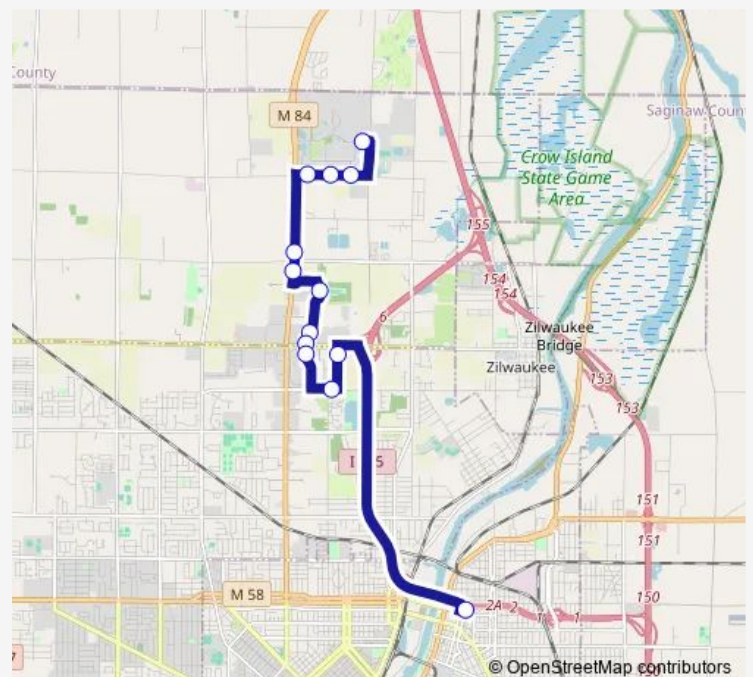

Great Lakes Eye

Sheraton/Denny's

Stars Plaza

Route schedule

Svsu Ryder Center — Stars Plaza

Monday 05:27-20:27

Tuesday 05:27-20:27

Wednesday 05:27-20:27

Thursday 05:27-20:27

Friday 05:27-20:27

Saturday —

Sunday —

Route info

Direction: Svsu Ryder Center

Stops: 13

Trip Duration: 0 hour 23 min

9 — Applebee's/Walmart/Svsu

Direction

Stars Plaza — Svsu Ryder Center

15 stops

[Open route schedule](#)

Stars Plaza

Applebee's

Denny's

Wednesday 05:00-20:00

Thursday 05:00-20:00

Friday 05:00-20:00

Saturday —

Sunday —

Route info

Direction: Stars Plaza

Stops: 15