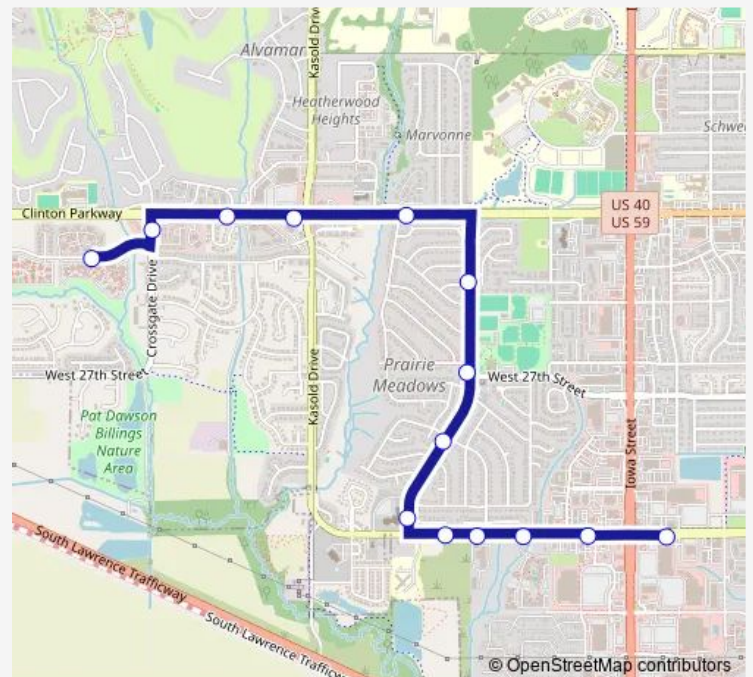

### Route schedule

322 - 24th @ Crossgate — 3 - 31st @ Iowa

Monday 06:00-19:00

Tuesday 06:00-19:00

Wednesday 06:00-19:00

Thursday 06:00-19:00

Friday 06:00-19:00

Saturday 06:00-19:00

### Route info

Direction: 322 - 24th @ Crossgate

Stops: 14

Trip Duration: 0 hour 15 min

## Direction

3 - 31st @ Iowa — 322 - 24th @ Crossgate

27 stops

[Open route schedule](#)

3 - 31st @ Iowa

129 - 31st @ Ousdahl

486 - 33rd @ Michigan

7 - 33rd @ Kohl's

## Route info

Direction: 3 - 31st @ Iowa

Stops: 27

Trip Duration: 0 hour 30 min

321 - 24th @ Inverness

322 - 24th @ Crossgate

9 Bus time schedules and route maps are available in an offline PDF at [busmaps.com](https://busmaps.com). Use the [busmaps.com](https://busmaps.com) website to see live bus times, train schedule or subway schedule, and step-by-step directions for all public transit in Lawrence