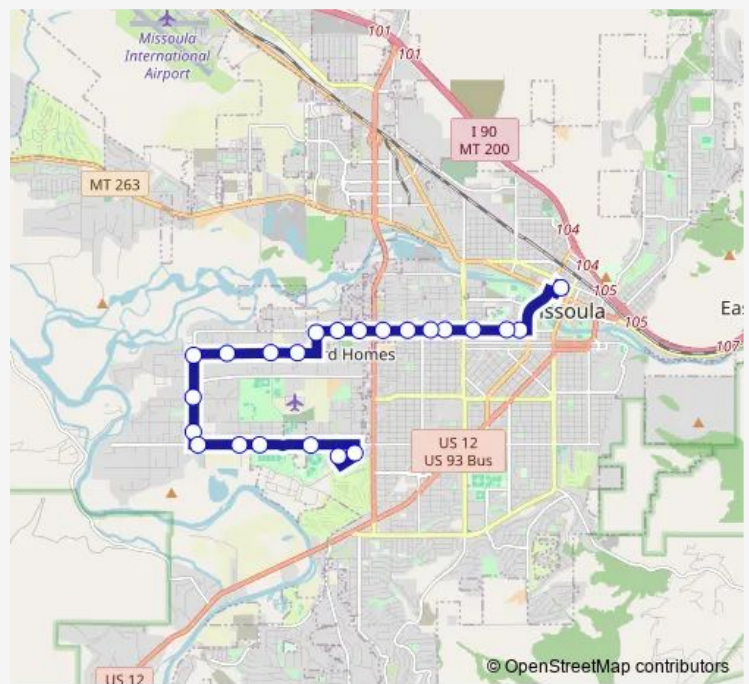

South Ave W & 35th Ave

South Ave W & Guardsman Ln

### Route schedule

Mountain Line Transfer Center — Community Medical Center

Monday	06:45-17:15
Tuesday	06:45-17:15
Wednesday	06:45-17:15
Thursday	06:45-17:15
Friday	06:45-17:15
Saturday	—
Sunday	—

### Route info

Direction: Mountain Line Transfer Center

Stops: 23

Trip Duration: 0 hour 30 min

9 — Route 9

South Ave W & Old Fort Rd

Community Medical Center

## Direction

Community Medical Center — Mountain Line Transfer Center

24 stops

[Open route schedule](#)

Community Medical Center

Old Fort Rd & Dearborn Ave

South Ave W & 31st Ave

South Ave W & 35th Ave