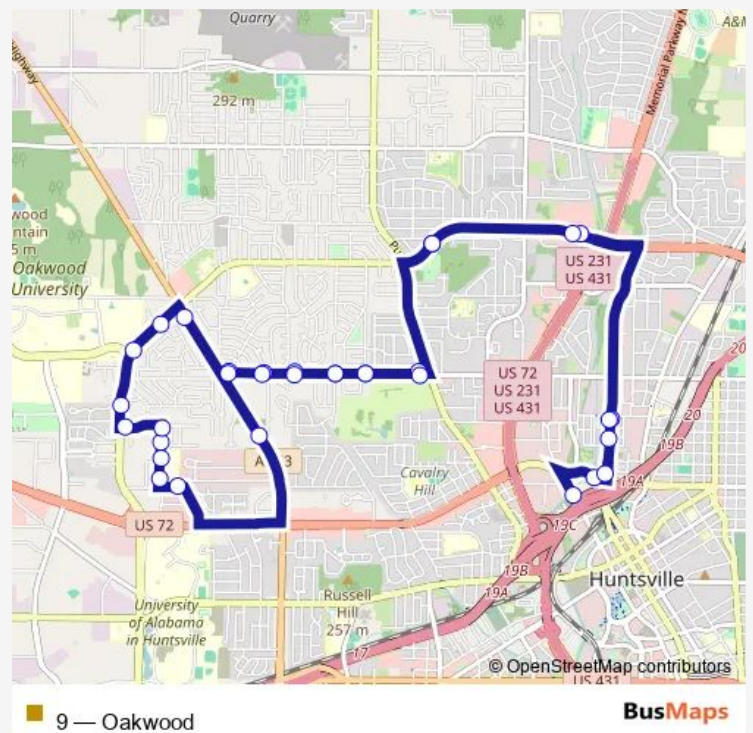

### Route schedule

New Transit Center North Exit — New Transit Center South Exit

Monday 08:30-15:30

Tuesday 08:30-15:30

Wednesday 08:30-15:30

Thursday 08:30-15:30

Friday 08:30-15:30

Saturday —

### Route info

Direction: New Transit Center North Exit

Stops: 36

Trip Duration: 0 hour 50 min

Sparkman Dr at Seven Pine Nb

NB Sparkman at Adventist Blvd

NB Sparkman Opposite Westlake

SB Jordan Lane at Allstate Office

## Route info

Direction: New Transit Center North Exit

Stops: 33

Trip Duration: 0 hour 50 min

Oakwood at Church of God Eb

Oakwood at Club View Eb

Oakwood at Euclid Eb

Huntsville Country Club