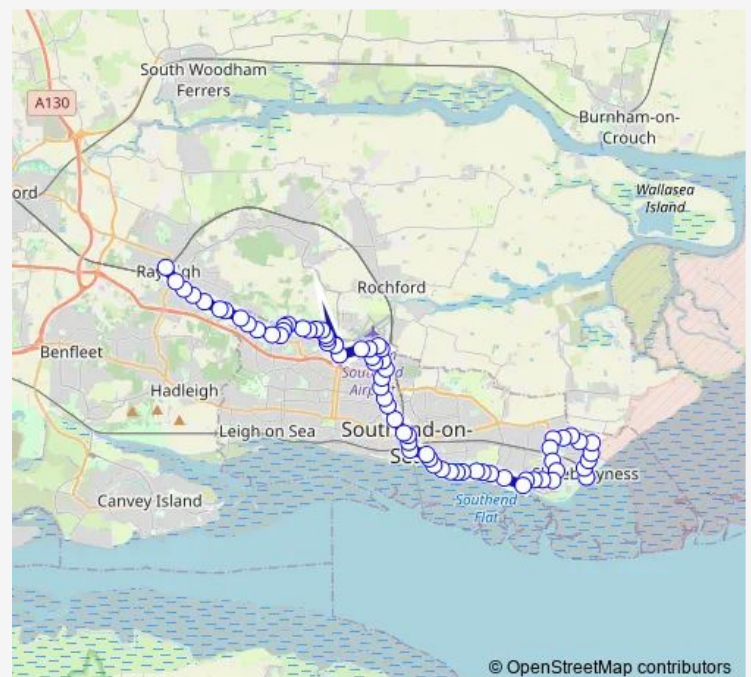

Scotts Park Surgery

The Loyal Toast Ph

Rockall

Route schedule

Railway Station — Victoria Station Interchange

Monday 18:30-20:36

Tuesday 18:30-20:36

Wednesday 18:30-20:36

Thursday 18:30-20:36

Friday 18:30-20:36

Saturday 18:21-20:36

Sunday —

Route info

Direction: Railway Station

Stops: 41

Trip Duration: 0 hour 44 min

Lundy Close

Neil Armstrong Way

Eastwoodbury Lane

Comet Way

Comet Way

St Lawrence Way

Avro Road

Vickers Road

Priory Park

Blue Boar

Civic Centre

Victoria Station Interchange

Direction

East Beach — Railway Station

70 stops

[Open route schedule](#)