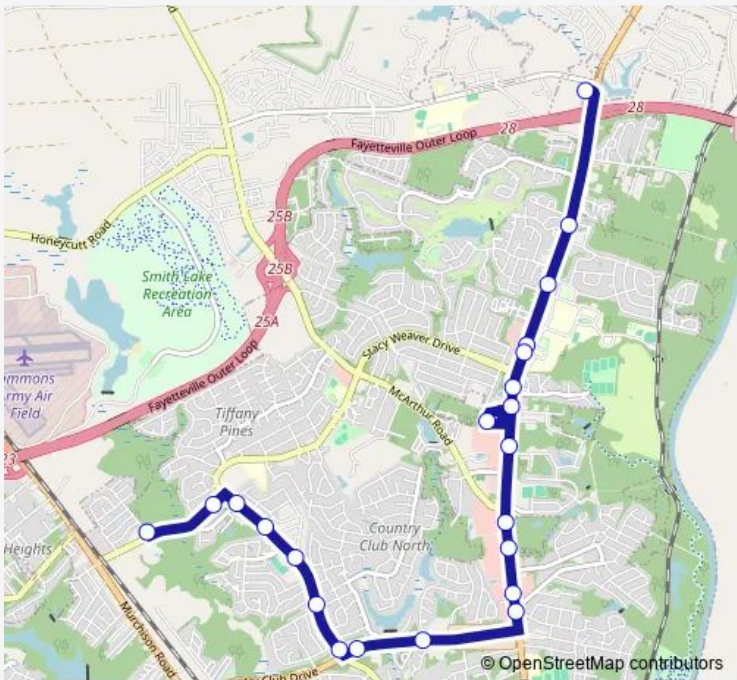

Direction
 University Estates — CFV North-Andrews Rd
 20 stops
[Open route schedule](#)

- University Estates
- Meharry D/Spellman Dr
- Meharry Dr/Livingston Dr
- Shaw Rd/Meharry Dr
- Shaw Rd/Edmeston Dr
- Livingston Dr/Fiske Dr
- Livingston Dr/Spellman Dr
- Shaw Mill Rd/Rosehill Rd
- Rosehill Rd/Golden Rd
- Rosehill Rd/Breckenridge St
- Roseill Rd/Floras Ln
- Rosehill Rd/Tranquil Ln
- College Lakes Library
- Stacy Weaver Dr/Southland Dr
- Stacy Weaver Dr/Cooper Rd
- Stacy Weaver Dr/Arbor Rd
- 5110 Ramsey St [Us-401]
- Ramsey St/Kinlaw Rd
- North Crossings Apts Ramsey St [Us-401]
- CFV North-Andrews Rd

Route schedule
 University Estates — CFV North-Andrews Rd

Monday	05:30-18:30
Tuesday	05:30-18:30
Wednesday	05:30-18:30
Thursday	05:30-18:30
Friday	05:30-18:30
Saturday	08:30-18:30
Sunday	—

Route info
 Direction: University Estates
 Stops: 20
 Trip Duration: 0 hour 25 min

Direction

CFV North-Andrews Rd — University Estates

22 stops

[Open route schedule](#)

CFV North-Andrews Rd

5965 Ramsey St [Us-401]

Ramsey S/Aloha Dr

5319 Ramsey St [Us-401]

Friday 05:55-18:55

Saturday 08:02-18:55

Sunday —

Route info

Direction: CFV North-Andrews Rd

Stops: 22

Trip Duration: 0 hour 35 min

9 Bus time schedules and route maps are available in an offline PDF at busmaps.com. Use the busmaps.com website to see live bus times, train schedule or subway schedule, and step-by-step directions for all public transit in