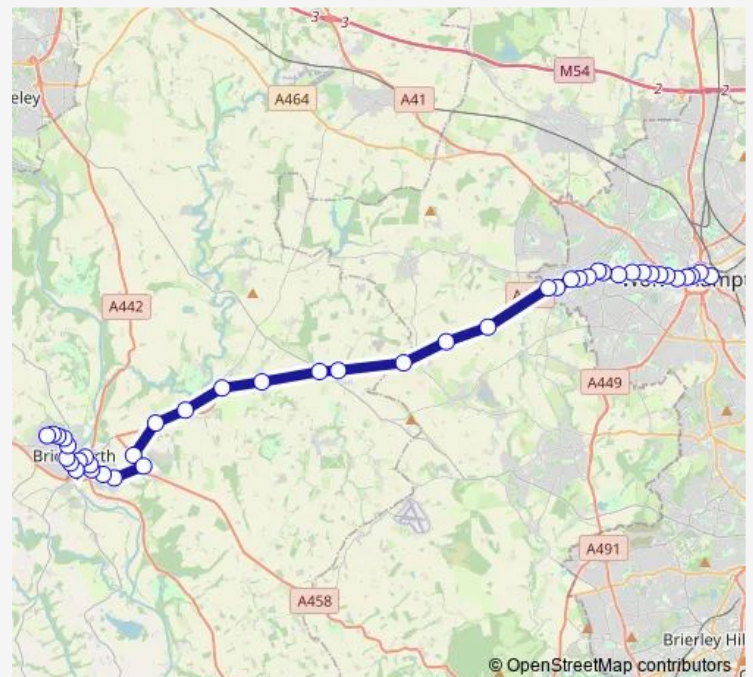

Thursday 07:44

Friday 07:44

Saturday —

Sunday —

Route info

Direction: Fox Close

Stops: 22

Trip Duration: 0 hour 36 min

9 — Bridgnorth - Shipleigh - Wolverhampton

Direction

Wolverhampton Bus Station — Post Office

47 stops

[Open route schedule](#)

Wolverhampton Bus Station

Art Gallery

Red Lion St