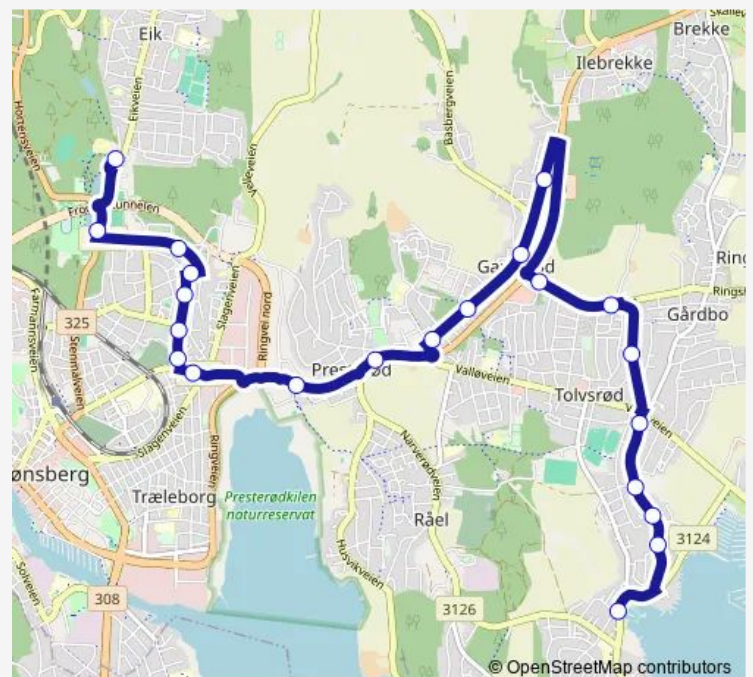

School Bus 1660 Greveskogen-Helodden

[Go to website](#)

Direction

Greveskogen vgs. — Klopp

22 stops

[Open route schedule](#)

Greveskogen vgs.

Gressbanen

Trudvangveien

Sesam

Severin Kjærs vei Tverrveien

Severin Kjærs vei Gyldenløves gate

Severin Kjærs vei Vinjes vei

Heimdalkrysset

Kilen

Presterød

Olsrød park

Gudruns vei

Gauterødveien

Granheimveien

Vidjeveien

Ekelyveien Ringshaugveien

Tolvsrødveien

Løveid Øvre Bogenvei

Myrteveien Øvre Bogenvei

Anemoneveien

Krokusveien

Route schedule

Greveskogen vgs. — Klopp

Monday 15:05

Tuesday 15:05

Wednesday 15:05

Thursday 15:05

Friday 15:05

Saturday —

Sunday —

Route info

Direction: Greveskogen vgs.

Stops: 22

Trip Duration: 0 hour 30 min

1660 — Greveskogen-Helodden

BusMaps