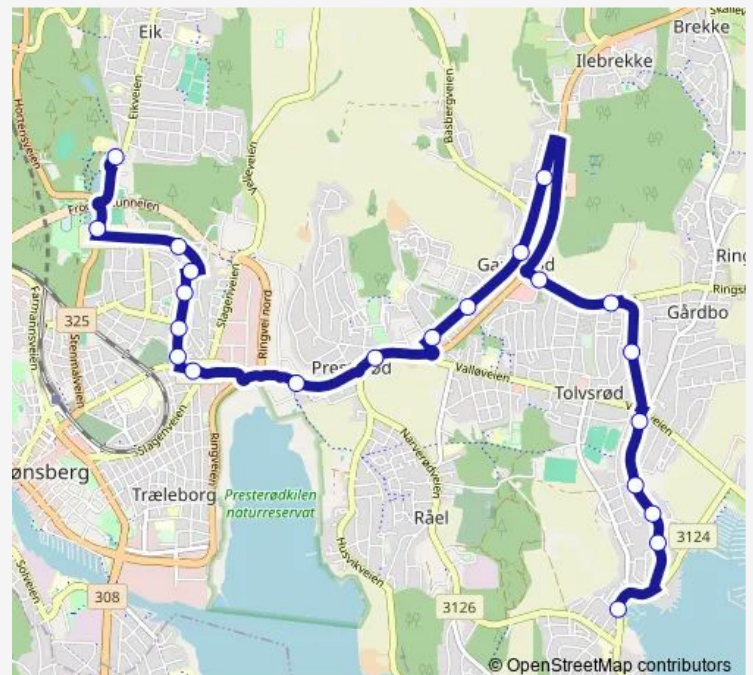

School Bus 1660 Greveskogen-Helodden

[Go to website](#)

Direction

Greveskogen vgs. — Klopp

22 stops

[Open route schedule](#)

Greveskogen vgs.

Gressbanen

Trudvangveien

Sesam

Severin Kjærs vei Tverrveien

Severin Kjærs vei Gyldenløves gate

Severin Kjærs vei Vinjes vei

Heimdalkrysset

Kilen

Presterød

Olsrød park

Gudruns vei

Gauterødveien

Granheimveien

Vidjeveien

Ekelyveien Ringshaugveien

Tolvsrødveien

Løveid Øvre Bogenvei

Myrteveien Øvre Bogenvei

Anemoneveien

Krokusveien

Route schedule

Greveskogen vgs. — Klopp

Monday 15:05

Tuesday 15:05

Wednesday 15:05

Thursday 15:05

Friday 15:05

Saturday —

Sunday —

Route info

Direction: Greveskogen vgs.

Stops: 22

Trip Duration: 0 hour 30 min

1660 — Greveskogen-Helodden

BusMaps