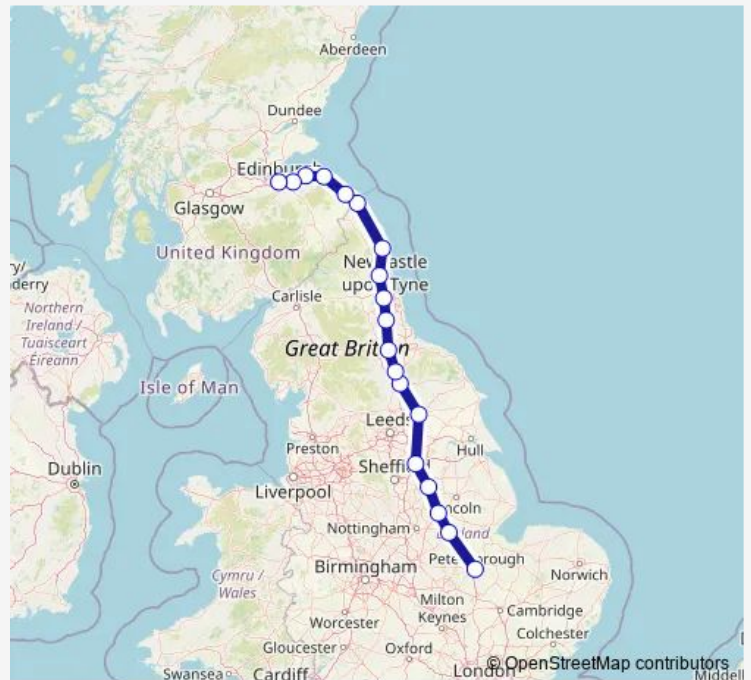

Rail East Coast Trains Edinburgh - Peterborough

[Go to website](#)

Direction

Edinburgh — Peterborough

19 stops

[Open route schedule](#)

- Edinburgh
- Prestonpans
- Drem
- Dunbar
- Reston
- Berwick-upon-Tweed
- Alnmouth
- Morpeth
- Newcastle
- Durham
- Darlington
- Northallerton
- Thirsk
- York
- Doncaster
- Retford
- Newark North Gate
- Grantham
- Peterborough

Stops: 19

Trip Duration: 3 hour 19 min

East Coast Trains — Peterborough - Edinburgh

Direction

Peterborough — Edinburgh

19 stops

[Open route schedule](#)

Peterborough

Durham

Newcastle

Morpeth

Alnmouth

Berwick-upon-Tweed

Reston

Dunbar

Drem

Route info

Direction: Peterborough

Stops: 19

Trip Duration: 3 hour 42 min

East Coast Trains Rail time schedules and route maps are available in an offline PDF at busmaps.com. Use the busmaps.com website to see live bus times, train schedule or subway schedule, and step-by-step directions for all public transit in Northallerton