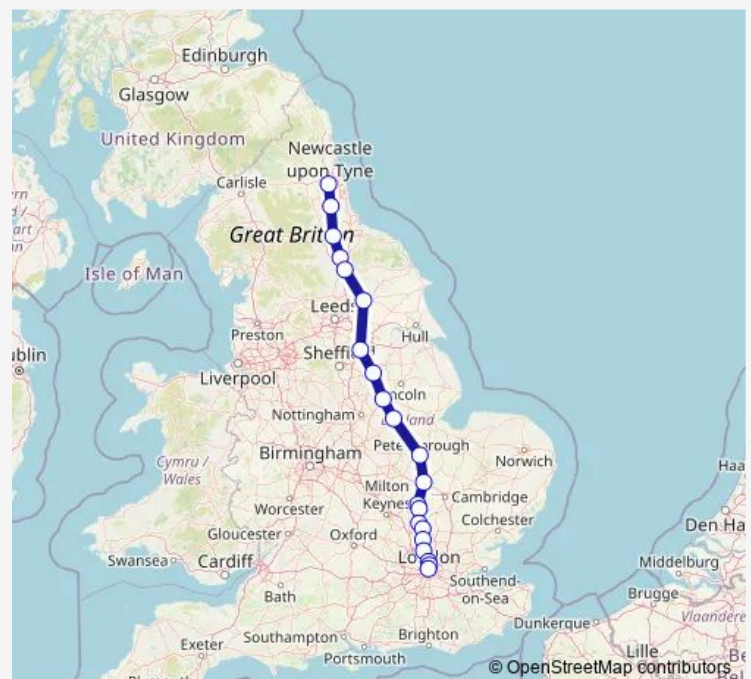

Rail East Coast Trains London Kings Cross - Newcastle

[Go to website](#)

**Direction**

London Kings Cross — Newcastle

21 stops

[Open route schedule](#)

London Kings Cross

Finsbury Park

Peterborough

Grantham

Newark North Gate

Retford

Doncaster

York

Thirsk

Northallerton

Darlington

Durham

Newcastle

Route schedule

London Kings Cross — Newcastle

Monday 20:27

Tuesday 20:27

Wednesday —

Thursday —

Friday —

Saturday —

Sunday —

Route info

Direction: London Kings Cross

Stops: 21

Trip Duration: 2 hour 37 min