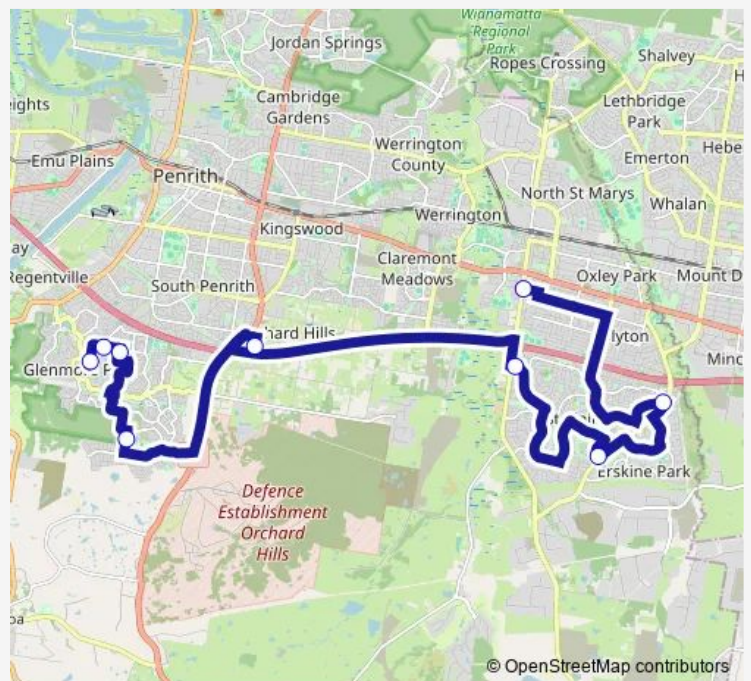

School Bus 4514 Caroline Chisholm College to Mamre at Saddington

[Go to website](#)

Direction
 Bethany Primary School, William Howell Dr — Saddington St At Mamre Rd

9 stops

[Open route schedule](#)

- Bethany Primary School, William Howell Dr
- Caroline Chisholm Girls High School, Near The Lakes Dr
- Bija Dr Opp Burra Cres
- Darug Av After Deerubbin Dr
- Penrith Christian Community School, Simeon Rd
- Banks Dr After Mamre Rd
- Bennett Rd Before Erskine Park Rd
- Explorers Way At Colorado Dr
- Saddington St At Mamre Rd

Route schedule
 Bethany Primary School, William Howell Dr — Saddington St At Mamre Rd

Monday	14:53
Tuesday	14:53
Wednesday	14:53
Thursday	14:53
Friday	14:53
Saturday	—
Sunday	—

Route info

Direction: Bethany Primary School, William Howell Dr

Stops: 9

Trip Duration: 1 hour 2 min

4514 School Bus time schedules and route maps are available in an offline PDF at busmaps.com. Use the busmaps.com website to see live bus times, train schedule or subway schedule, and step-by-step directions for all public transit in Caddens

The schedule is provided in the local timezone. Times with "(+1)" indicate departures on the next day.

PDF file created on 2025-01-16

2024 BusMaps.com - All Rights Reserved